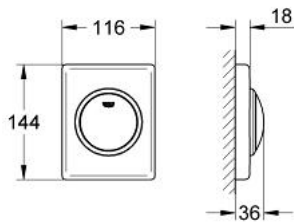

## 38 595 SH0 SKATE FLUSH PLATE

### PRODUCT DESCRIPTION

- Tyc: alpine white
- 116 x 144 mm
- with push button actuation