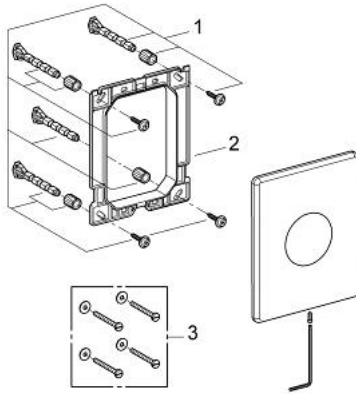

## 38 672 SD0 SKATE FLUSH PLATE, STAINLESS STEEL

### PRODUCT DESCRIPTION

- Colour: stainless steel
- for single flush actuation
- vandal-proof
- for pneumatic discharge valve
- vertical installation
- 156 x 197 mm
- push button actuation
- plastic fixing frame
- hidden fixing screws