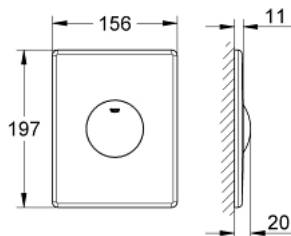

## 38 672 SD0 SKATE FLUSH PLATE, STAINLESS STEEL

### PRODUCT DESCRIPTION

- Colour: stainless steel
- for single flush actuation
- vandal-proof
- for pneumatic discharge valve
- vertical installation
- 156 x 197 mm
- push button actuation
- plastic fixing frame
- hidden fixing screws
- GROHE EcoJoy - less water, perfect flow