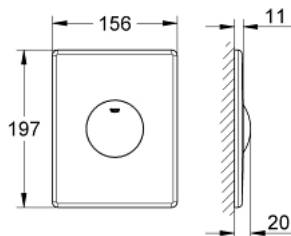

## 38 672 SD0 SKATE FLUSH PLATE, STAINLESS STEEL

### PRODUCT DESCRIPTION

- Colour: stainless steel
- for single flush actuation
- vandal-proof
- for pneumatic discharge valve
- vertical installation
- 156 x 197 mm
- push button actuation
- plastic fixing frame
- hidden fixing screws