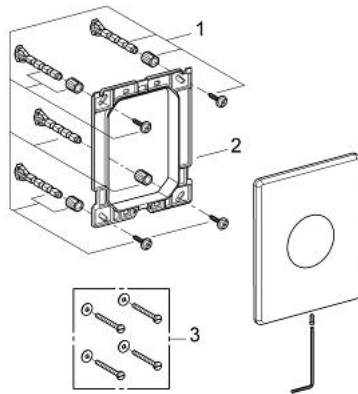

## 38 672 SD0 SKATE FLUSH PLATE, STAINLESS STEEL

### PRODUCT DESCRIPTION

- Colour: stainless steel
- for single flush actuation
- vandal-proof
- for pneumatic discharge valve
- vertical installation
- 156 x 197 mm
- push button actuation
- plastic fixing frame
- hidden fixing screws
- GROHE EcoJoy - less water, perfect flow