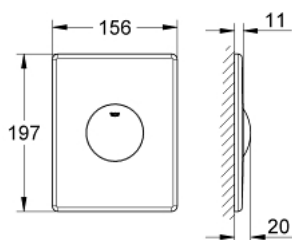

## 38 672 SD0 SKATE FLUSH PLATE, STAINLESS STEEL

### PRODUCT DESCRIPTION

- Tyc: stainless steel
- for single flush actuation
- vandal-proof
- for pneumatic discharge valve
- vertical installation
- 156 x 197 mm
- push button actuation
- plastic fixing frame
- hidden fixing screws
- GROHE EcoJoy - Less water, perfect flow