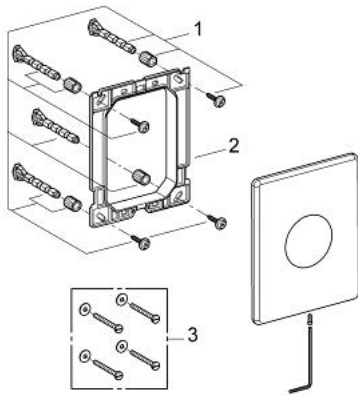

## 38 672 SD0 SKATE FLUSH PLATE, STAINLESS STEEL

### PRODUCT DESCRIPTION

- Tyc: stainless steel
- for single flush actuation
- vandal-proof
- for pneumatic discharge valve
- vertical installation
- 156 x 197 mm
- push button actuation
- plastic fixing frame
- hidden fixing screws
- GROHE EcoJoy - Less water, perfect flow