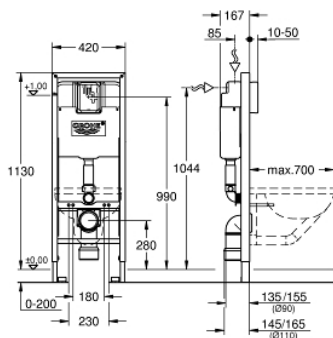

38 675 001 RAPID SL ELEMENT FOR WC, 1.13 M INSTALLATION HEIGHT, 0.42 M WIDTH

PRODUCT DESCRIPTION

- with flushing cistern 6 l
- for WC bowls 70 cm projection
- for on-the-wall installations or studed walls
- powder coated steel frame, self-supporting
- for dry-cladding, completely pre-assembled
- with fixed connections
- fixing material
- TÜV approved
- 2 WC fixing bolts
- fixing device for ceramic
- distance of fixing bolts 180/230 mm
- outlet bend Ø 90 mm
- depth adjustable
- reducer Ø 90/110 mm
- inlet and outlet connecting set
- pneumatic discharge valve offering 3 modes of operation: dual flush or start/stop or single flush
- low noise (group I acc. to German Noise Specification)
- insulated against condensation
- 1/2" water supply connection including integrated angle valve and push fit flexible hose union
- for on-the-wall installation please order wall brackets 38 558 00M (sold separately)
- for mounting of support rails for the disabled please order fixing element 38 559 001 (sold separately)