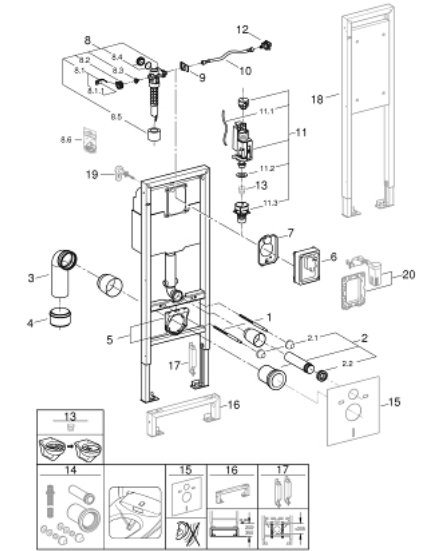

38 675 001 RAPID SL ELEMENT FOR WC, 1.13 M INSTALLATION HEIGHT, 0.42 M WIDTH

SPARE PARTS

1. 1: Threaded bolt (Spare part-nr. 4276400M)
   - 2: WC inlet and outlet connecting set (Spare part-nr. 37311K00)
   - 2.1: Basin fastening (Spare part-nr. 43511SH0)
   - 2.2: Connector (Spare part-nr. 37119000)
   - 3: PP-outlet bend $\varnothing$ 90 mm (Spare part-nr. 42327000)
   - 4: Reducer (Spare part-nr. 42242000)
   - 5: Support for outlet bend (Spare part-nr. 42243000)
   - 6: Protection cap (Spare part-nr. 43944000)
   - 7: Protective plate (Spare part-nr. 43552000)
   - 8: Filling valve (Spare part-nr. 43537000)
   - 8.1: Dummy plug and escutcheon cap (Spare part-nr. 37125000)
   - 8.2: Lever (Spare part-nr. 43734000)
   - 8.2.1: Seal (Spare part-nr. 4377000M)
   - 8.3: Valve head (Spare part-nr. 43536000)
   - 8.4: Membrane (Spare part-nr. 4375800M)
   - 8.5: Screw cap (Spare part-nr. 43735000)
   - 8.6: Valve FLOAT, 5 pcs.. (Spare part-nr. 4379100M)
   - 8.7: Throttle (Spare part-nr. 42356000)
   - 8.8: Set of seals (Spare part-nr. 43722000)*
   - 9: Support device (Spare part-nr. 43551000)
   - 10: Hose (Spare part-nr. 43349000)
   - 11: Dual Flush discharge valve AV1 (Spare part-nr. 66558000)
   - 11.1: Pneumatic hose (Spare part-nr. 42319000)
   - 11.2: Seal (Spare part-nr. 42310000)
   - 11.3: Valve seat for GD2 (Spare part-nr. 42315000)
   - 12: Water connection (Spare part-nr. 48561000)
   - 13: Flow restrictor (Spare part-nr. 42300000)*
   - 14: Retrofit kit for shower toilets Sensia Arena and Sensia Pro (Spare part-nr. 40899000)*
   - 15: Set for noise protection (Spare part-nr. 37131000)*
   - 16: Extension (Spare part-nr. 38629000)*
   - 17: Accessory (Spare part-nr. 38779000)*
   - 18: Fixing element, 1.13 m installation height (Spare part-nr. 38559001)*
   - 19: Wall brackets (Spare part-nr. 3855800M)*
   - 20: Retrofit set (Spare part-nr. 38796000)*
2. Optional accessories