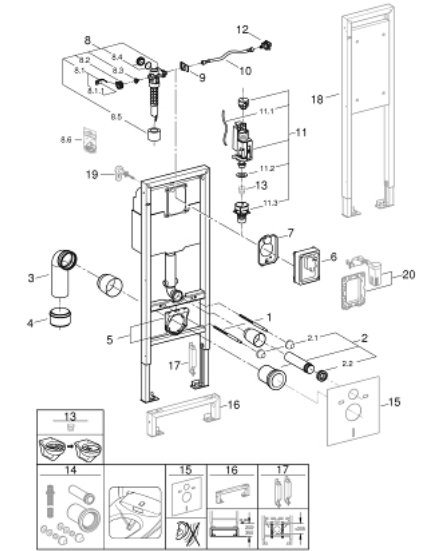

38 675 001 RAPID SL ELEMENT FOR WC, 1.13 M INSTALLATION HEIGHT, 0.42 M WIDTH

SPARE PARTS

1. 1: Threaded bolt (Spare part-nr. 4276400M)
   - 2: WC inlet and outlet connecting set (Spare part-nr. 37311K00)
   - 2.1: Basin fastening (Spare part-nr. 43511SH0)
   - 2.2: Connector (Spare part-nr. 37119000)
   - 3: PP-outlet bend $\varnothing$ 90 mm (Spare part-nr. 42327000)
   - 4: Reducer (Spare part-nr. 42242000)
   - 5: Support for outlet bend (Spare part-nr. 42243000)
   - 6: Protection cap (Spare part-nr. 43944000)
   - 7: Protective plate (Spare part-nr. 43552000)
   - 8: Filling valve (Spare part-nr. 43537000)
   - 8.1: Dummy plug and escutcheon cap (Spare part-nr. 37125000)
   - 8.2: Lever (Spare part-nr. 43734000)
   - 8.2.1: Seal (Spare part-nr. 4377000M)
   - 8.3: Valve head (Spare part-nr. 43536000)
   - 8.4: Membrane (Spare part-nr. 4375800M)
   - 8.5: Screw cap (Spare part-nr. 43735000)
   - 8.6: Valve float, 5 pcs. (Spare part-nr. 4379100M)
   - 8.7: Throttle (Spare part-nr. 42356000)
   - 8.8: Set of seals (Spare part-nr. 43722000)*
   - 9: Support device (Spare part-nr. 43551000)
   - 10: Hose (Spare part-nr. 43349000)
   - 11: Dual Flush discharge valve AV1 (Spare part-nr. 66558000)
   - 11.1: Pneumatic hose (Spare part-nr. 42319000)
   - 11.2: Seal (Spare part-nr. 42310000)
   - 11.3: Valve seat for GD2 (Spare part-nr. 42315000)
   - 12: Water connection (Spare part-nr. 48561000)
   - 13: Flow restrictor (Spare part-nr. 42300000)*
   - 14: Retrofit kit for shower toilets Sensia Arena and Sensia Pro (Spare part-nr. 40899000)*
   - 15: Set for noise protection (Spare part-nr. 37131000)*
   - 16: Extension (Spare part-nr. 38629000)*
   - 17: Accessory (Spare part-nr. 38779000)*
   - 18: Fixing element, 1.13 m installation height (Spare part-nr. 38559001)*
   - 19: Wall brackets (Spare part-nr. 3855800M)*
   - 20: Retrofit set (Spare part-nr. 38796000)*
2. Optional accessories