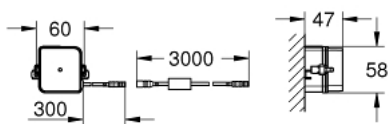

38 699 001 TECTRON SURF INFRA-RED ELECTRONIC FOR WC FLUSHING CISTERN

PRODUCT DESCRIPTION

- Colour: chrome
- with infrared sensor for bi-directional communication for monitoring, configuration and servicing
- GROHE LongLife finish
- with transformer 100-230 V AC, 50-60 Hz, 6 V DC
- for flushing cistern GD 2
- servo motor
- concealed installation
- front plate 156 x 197 mm
- infra-red control
- 7 pre-set programs:
 - auto flush
 - cleaning mode
 - pre-flush on/off
- additional functions and precise settings by remote control 36 407
- adjustable flush (3 - 9 l) by hand and remote
- CE approved
- for use with Rapid SLX please order shaft 66 791 000 (sold separately)

38 699 001 TECTRON SURF INFRA-RED ELECTRONIC FOR WC FLUSHING CISTERN

SPARE PARTS

- 1: SET-ABD-PL.EURO (Spare part-nr. 42448000)
 - 2: Electronic (Spare part-nr. 42611000)
 - 3: Switching power supply (Spare part-nr. 42470000)
 - 4: Frame (Spare part-nr. 42736000)
 - 5: Fixing set (Spare part-nr. 4215800M)
 - 6: Servo motor (Spare part-nr. 42612000)
 - 7: Pop-up rod for servo motor (Spare part-nr. 43306000)
 - 8: Hose (Spare part-nr. 43307000)
 - 9: Extension cable (Spare part-nr. 36221000)
 - 10: Remote control (Spare part-nr. 36407001)*
 - 11: Extension cable (Spare part-nr. 36222000)*
 - 12: Motor support device (Spare part-nr. 43617000)*
- * Optional accessories