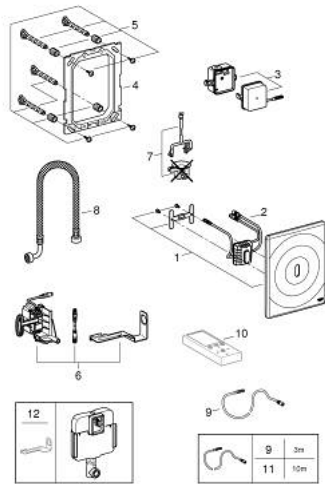

38 699 001 TECTRON SURF INFRA-RED ELECTRONIC FOR WC FLUSHING CISTERN

PRODUCT DESCRIPTION

- Colour: chrome
- with infrared sensor for bi-directional communication for monitoring, configuration and servicing
- GROHE LongLife finish
- with transformer 100-230 V AC, 50-60 Hz, 6 V DC
- for flushing cistern GD 2
- servo motor
- concealed installation
- front plate 156 x 197 mm
- infra-red control
- 7 pre-set programs:
 - auto flush
 - cleaning mode
 - pre-flush on/off
- additional functions and precise settings by remote control 36 407
- adjustable flush (3 - 9 l) by hand and remote
- CE approved
- for use with Rapid SLX please order shaft 66 791 000 (sold separately)

38 699 001 TECTRON SURF INFRA-RED ELECTRONIC FOR WC FLUSHING CISTERN

SPARE PARTS

- 1: SET-ABD-PL.EURO (Spare part-nr. 42448000)
 - 2: Electronic (Spare part-nr. 42611000)
 - 3: Switching power supply (Spare part-nr. 42470000)
 - 4: Frame (Spare part-nr. 42736000)
 - 5: Fixing set (Spare part-nr. 4215800M)
 - 6: Servo motor (Spare part-nr. 42612000)
 - 7: Pop-up rod for servo motor (Spare part-nr. 43306000)
 - 8: Hose (Spare part-nr. 43307000)
 - 9: Extension cable (Spare part-nr. 36221000)
 - 10: Remote control (Spare part-nr. 36407001)*
 - 11: Extension cable (Spare part-nr. 36222000)*
 - 12: Motor support device (Spare part-nr. 43617000)*
- * Optional accessories