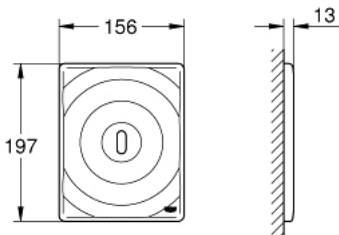

38 699 001 TECTRON SURF INFRA-RED ELECTRONIC FOR WC FLUSHING CISTERN

PRODUCT DESCRIPTION

- Colour: chrome
- with infrared sensor for bi-directional communication for monitoring, configuration and servicing
- GROHE LongLife finish
- with transformer 100-230 V AC, 50-60 Hz, 6 V DC
- for flushing cistern GD 2
- servo motor
- concealed installation
- front plate 156 x 197 mm
- infra-red control
- 7 pre-set programs:
 - auto flush
 - cleaning mode
 - pre-flush on/off
- additional functions and precise settings by remote control 36 407
- adjustable flush (3 - 9 l) by hand and remote
- CE approved
- for use with Rapid SLX please order shaft 66 791 000 (sold separately)

38 699 001 TECTRON SURF INFRA-RED ELECTRONIC FOR WC FLUSHING CISTERN

SPARE PARTS

- 1: SET-ABD-PL.EURO (Spare part-nr. 42448000)
 - 2: Electronic (Spare part-nr. 42611000)
 - 3: Switching power supply (Spare part-nr. 42470000)
 - 4: Frame (Spare part-nr. 42736000)
 - 5: Fixing set (Spare part-nr. 4215800M)
 - 6: Servo motor (Spare part-nr. 42612000)
 - 7: Pop-up rod for servo motor (Spare part-nr. 43306000)
 - 8: Hose (Spare part-nr. 43307000)
 - 9: Extension cable (Spare part-nr. 36221000)
 - 10: Remote control (Spare part-nr. 36407001)*
 - 11: Extension cable (Spare part-nr. 36222000)*
 - 12: Motor support device (Spare part-nr. 43617000)*
- * Optional accessories