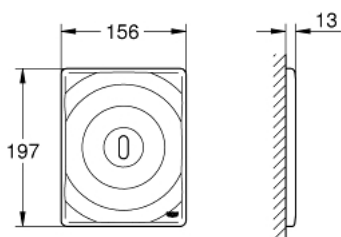

## 38 699 001 TECTRON SURF INFRA-RED ELECTRONIC FOR WC FLUSHING CISTERN

### PRODUCT DESCRIPTION

- Tyc: Chrome
- with infrared sensor for bi-directional communication for monitoring, configuration and servicing
- GROHE LongLife finish
- with transformer 100-230 V AC, 50-60 Hz, 6 V DC
- for flushing cistern GD 2
- servo motor
- concealed installation
- front plate 156 x 197 mm
- infra-red control
- 7 pre-set programs:
  - auto flush
  - cleaning mode
  - pre-flush on/off
- additional functions and precise settings by remote control 36 407
- adjustable flush (3 - 9 l) by hand and remote
- CE approved
- for use with Rapid SLX please order shaft 66 791 000 (sold separately)