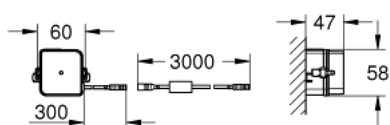

### PRODUCT DESCRIPTION

- Tyc: Chrome
- with infrared sensor for bi-directional communication for monitoring, configuration and servicing
- GROHE LongLife finish
- with transformer 100-230 V AC, 50-60 Hz, 6 V DC
- for flushing cistern GD 2
- servo motor
- concealed installation
- front plate 156 x 197 mm
- infra-red control
- 7 pre-set programs:
  - auto flush
  - cleaning mode
  - pre-flush on/off
- additional functions and precise settings by remote control 36 407
- adjustable flush (3 - 9 l) by hand and remote
- CE approved
- for use with Rapid SLX please order shaft 66 791 000 (sold separately)