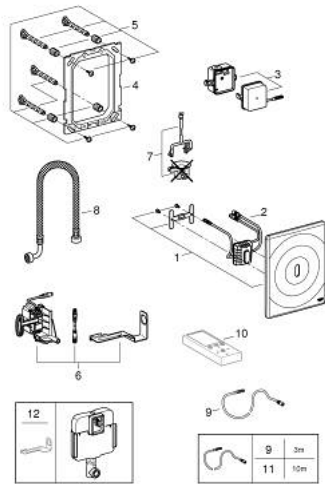

## 38 699 001 TECTRON SURF INFRA-RED ELECTRONIC FOR WC FLUSHING CISTERN

### PRODUCT DESCRIPTION

- Tyc: Chrome
- with infrared sensor for bi-directional communication for monitoring, configuration and servicing
- GROHE LongLife finish
- with transformer 100-230 V AC, 50-60 Hz, 6 V DC
- for flushing cistern GD 2
- servo motor
- concealed installation
- front plate 156 x 197 mm
- infra-red control
- 7 pre-set programs:
  - auto flush
  - cleaning mode
  - pre-flush on/off
- additional functions and precise settings by remote control 36 407
- adjustable flush (3 - 9 l) by hand and remote
- CE approved
- for use with Rapid SLX please order shaft 66 791 000 (sold separately)

### SPARE PARTS

- 1: Top plate (Spare part-nr. 42448000)
  - 2: Electronic (Spare part-nr. 42611000)
  - 3: Switching power supply (Spare part-nr. 42470000)
  - 4: Mounting frame (Spare part-nr. 42736000)
  - 5: Fixing set (Spare part-nr. 4215800M)
  - 6: Servo motor (Spare part-nr. 42612000)
  - 7: Pop-up rod for servo motor (Spare part-nr. 43306000)
  - 8: Hose (Spare part-nr. 43307000)
  - 9: Extension cable (Spare part-nr. 36221000)
  - 10: Remote control (Spare part-nr. 36407001)\*
  - 11: Extension cable (Spare part-nr. 36222000)\*
  - 12: Motor support device (Spare part-nr. 43617000)\*
- \* Optional accessories