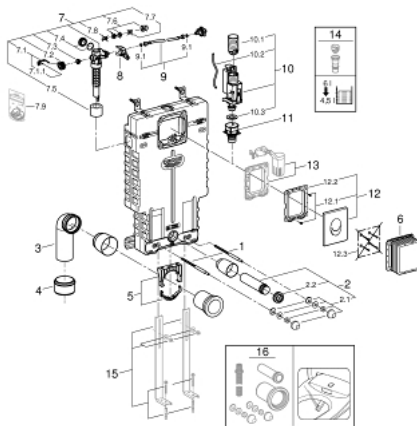

### PRODUCT DESCRIPTION

- with flushing cistern GD 2, 6 - 9 l
- consisting of:
  - Uniset element for WC (38 643 001)
  - Skate Air flush plate, chrome, vertical installation (38 505 000)

## 38 723 001 UNISSET 2-IN-1 SET FOR WC

### SPARE PARTS

- 1: Threaded bolt (Spare part-nr. 4276400M)
  - 2: WC inlet and outlet connecting set (Spare part-nr. 37311K00)
  - 2.1: Basin fastening (Spare part-nr. 43511SH0)
  - 2.2: Connector (Spare part-nr. 37119000)
  - 3: PP-outlet bend  $\varnothing$  90 mm (Spare part-nr. 42327000)
  - 4: Reducer (Spare part-nr. 42242000)
  - 5: Support for outlet bend (Spare part-nr. 42243000)
  - 6: Inspection shaft (Spare part-nr. 66783000)
  - 7: Filling valve (Spare part-nr. 37095000)
  - 7.1: Lever (Spare part-nr. 43734000)
  - 7.1.1: Seal (Spare part-nr. 4377000M)
  - 7.2: Valve head (Spare part-nr. 43536000)
  - 7.3: Membrane (Spare part-nr. 4375800M)
  - 7.4: Screw cap (Spare part-nr. 43735000)
  - 7.5: Valve FLOAT, 5 pcs.. (Spare part-nr. 4379100M)
  - 7.6: Set of seals (Spare part-nr. 43722000)\*
  - 8: Support device (Spare part-nr. 42246000)
  - 9: Connecting hose (Spare part-nr. 42233000)
  - 9.1: Sealing washer (Spare part-nr. 0319100M)
  - 10: Dual Flush discharge valve AV1 (Spare part-nr. 42320000)
  - 10.1: Extension for overflow pipe (Spare part-nr. 42313000)
  - 10.2: Pneumatic hose (Spare part-nr. 42319000)
  - 10.3: Seal (Spare part-nr. 42310000)
  - 11: Valve seat for GD2 (Spare part-nr. 42315000)
  - 12: Flush plate (Spare part-nr. 38505000)
  - 12.1: Screw (Spare part-nr. 6636200M)
  - 12.2: Frame (Spare part-nr. 43207000)
  - 12.3: Fixing set (Spare part-nr. 4308500M)\*
  - 12.4: Fixing set (Spare part-nr. 4215800M)\*
  - 13: Retrofit set (Spare part-nr. 38796000)\*
  - 14: 4.5 l adapter for GD2 (Spare part-nr. 42333000)\*
  - 15: Support feet (Spare part-nr. 37304000)\*
  - 16: Retrofit kit for shower toilets Sensia Arena and Sensia Pro (Spare part-nr. 40899000)\*
- \* Optional accessories