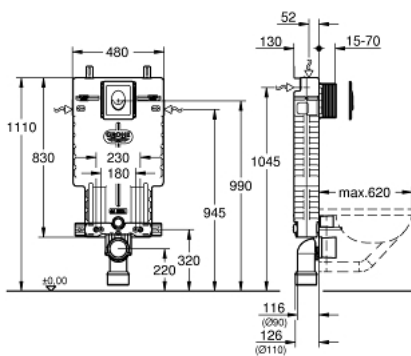

### PRODUCT DESCRIPTION

- with flushing cistern GD 2, 6 - 9 l
- consisting of:
  - Uniset element for WC (38 643 001)
  - Skate Air flush plate, chrome, vertical installation (38 505 000)

## 38 723 001 UNISSET 2-IN-1 SET FOR WC

### SPARE PARTS

- 1: Threaded bolt (Spare part-nr. 4276400M)
  - 2: WC inlet and outlet connecting set (Spare part-nr. 37311K00)
  - 2.1: Basin fastening (Spare part-nr. 43511SH0)
  - 2.2: Connector (Spare part-nr. 37119000)
  - 3: PP-outlet bend  $\varnothing$  90 mm (Spare part-nr. 42327000)
  - 4: Reducer (Spare part-nr. 42242000)
  - 5: Support for outlet bend (Spare part-nr. 42243000)
  - 6: Inspection shaft (Spare part-nr. 66783000)
  - 7: Filling valve (Spare part-nr. 37095000)
  - 7.1: Lever (Spare part-nr. 43734000)
  - 7.1.1: Seal (Spare part-nr. 4377000M)
  - 7.2: Valve head (Spare part-nr. 43536000)
  - 7.3: Membrane (Spare part-nr. 4375800M)
  - 7.4: Screw cap (Spare part-nr. 43735000)
  - 7.5: Valve FLOAT, 5 pcs.. (Spare part-nr. 4379100M)
  - 7.6: Set of seals (Spare part-nr. 43722000)\*
  - 8: Support device (Spare part-nr. 42246000)
  - 9: Connecting hose (Spare part-nr. 42233000)
  - 9.1: Sealing washer (Spare part-nr. 0319100M)
  - 10: Dual Flush discharge valve AV1 (Spare part-nr. 42320000)
  - 10.1: Extension for overflow pipe (Spare part-nr. 42313000)
  - 10.2: Pneumatic hose (Spare part-nr. 42319000)
  - 10.3: Seal (Spare part-nr. 42310000)
  - 11: Valve seat for GD2 (Spare part-nr. 42315000)
  - 12: Flush plate (Spare part-nr. 38505000)
  - 12.1: Screw (Spare part-nr. 6636200M)
  - 12.2: Frame (Spare part-nr. 43207000)
  - 12.3: Fixing set (Spare part-nr. 4308500M)\*
  - 12.4: Fixing set (Spare part-nr. 4215800M)\*
  - 13: Retrofit set (Spare part-nr. 38796000)\*
  - 14: 4.5 l adapter for GD2 (Spare part-nr. 42333000)\*
  - 15: Support feet (Spare part-nr. 37304000)\*
  - 16: Retrofit kit for shower toilets Sensia Arena and Sensia Pro (Spare part-nr. 40899000)\*
- \* Optional accessories