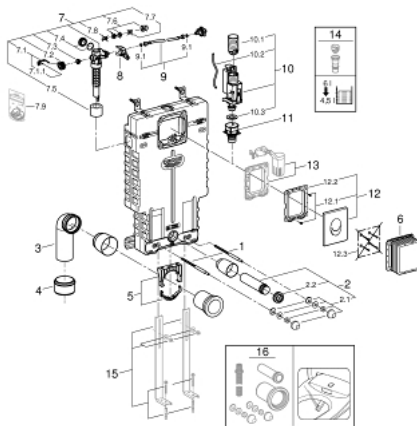

38 723 001 UNISET 2-IN-1 SET FOR WC

PRODUCT DESCRIPTION

- with flushing cistern GD 2, 6 - 9 l
- consisting of:
 - Uniset element for WC (38 643 001)
 - Skate Air flush plate, chrome, vertical installation (38 505 000)

38 723 001 UNISSET 2-IN-1 SET FOR WC

SPARE PARTS

- 1: Threaded bolt (Spare part-nr. 4276400M)
 - 2: WC inlet and outlet connecting set (Spare part-nr. 37311K00)
 - 2.1: Basin fastening (Spare part-nr. 43511SH0)
 - 2.2: Connector (Spare part-nr. 37119000)
 - 3: PP-outlet bend Ø 90 mm (Spare part-nr. 42327000)
 - 4: Reducer (Spare part-nr. 42242000)
 - 5: Support for outlet bend (Spare part-nr. 42243000)
 - 6: Inspection shaft (Spare part-nr. 66783000)
 - 7: Filling valve (Spare part-nr. 37095000)
 - 7.1: Lever (Spare part-nr. 43734000)
 - 7.1.1: Seal (Spare part-nr. 4377000M)
 - 7.2: Valve head (Spare part-nr. 43536000)
 - 7.3: Membrane (Spare part-nr. 4375800M)
 - 7.4: Screw cap (Spare part-nr. 43735000)
 - 7.5: Valve float, 5 pcs. (Spare part-nr. 4379100M)
 - 7.6: Set of seals (Spare part-nr. 43722000)*
 - 8: Support device (Spare part-nr. 42246000)
 - 9: Connecting hose (Spare part-nr. 42233000)
 - 9.1: Sealing washer (Spare part-nr. 0319100M)
 - 10: Dual Flush discharge valve AV1 (Spare part-nr. 42320000)
 - 10.1: Extension for overflow pipe (Spare part-nr. 42313000)
 - 10.2: Pneumatic hose (Spare part-nr. 42319000)
 - 10.3: Seal (Spare part-nr. 42310000)
 - 11: Valve seat for GD2 (Spare part-nr. 42315000)
 - 12: Flush plate (Spare part-nr. 38505000)
 - 12.1: Screw (Spare part-nr. 6636200M)
 - 12.2: Mounting frame (Spare part-nr. 43207000)
 - 12.3: Fixing set (Spare part-nr. 4308500M)*
 - 12.4: Fixing set (Spare part-nr. 4215800M)*
 - 13: Retrofit set (Spare part-nr. 38796000)*
 - 14: 4.5 l adapter for GD2 (Spare part-nr. 42333000)*
 - 15: Support feet (Spare part-nr. 37304000)*
 - 16: Retrofit kit for shower toilets Sensia Arena and Sensia Pro (Spare part-nr. 40899000)*
- * Optional accessories