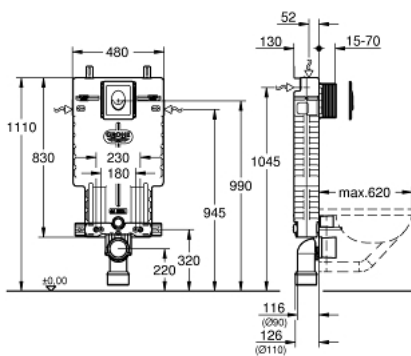

38 723 001 UNISET 2-IN-1 SET FOR WC

PRODUCT DESCRIPTION

- with flushing cistern GD 2, 6 - 9 l
- consisting of:
 - Uniset element for WC (38 643 001)
 - Skate Air flush plate, chrome, vertical installation (38 505 000)

38 723 001 UNISSET 2-IN-1 SET FOR WC

SPARE PARTS

- 1: Threaded bolt (Spare part-nr. 4276400M)
 - 2: WC inlet and outlet connecting set (Spare part-nr. 37311K00)
 - 2.1: Basin fastening (Spare part-nr. 43511SH0)
 - 2.2: Connector (Spare part-nr. 37119000)
 - 3: PP-outlet bend Ø 90 mm (Spare part-nr. 42327000)
 - 4: Reducer (Spare part-nr. 42242000)
 - 5: Support for outlet bend (Spare part-nr. 42243000)
 - 6: Inspection shaft (Spare part-nr. 66783000)
 - 7: Filling valve (Spare part-nr. 37095000)
 - 7.1: Lever (Spare part-nr. 43734000)
 - 7.1.1: Seal (Spare part-nr. 4377000M)
 - 7.2: Valve head (Spare part-nr. 43536000)
 - 7.3: Membrane (Spare part-nr. 4375800M)
 - 7.4: Screw cap (Spare part-nr. 43735000)
 - 7.5: Valve float, 5 pcs. (Spare part-nr. 4379100M)
 - 7.6: Set of seals (Spare part-nr. 43722000)*
 - 8: Support device (Spare part-nr. 42246000)
 - 9: Connecting hose (Spare part-nr. 42233000)
 - 9.1: Sealing washer (Spare part-nr. 0319100M)
 - 10: Dual Flush discharge valve AV1 (Spare part-nr. 42320000)
 - 10.1: Extension for overflow pipe (Spare part-nr. 42313000)
 - 10.2: Pneumatic hose (Spare part-nr. 42319000)
 - 10.3: Seal (Spare part-nr. 42310000)
 - 11: Valve seat for GD2 (Spare part-nr. 42315000)
 - 12: Flush plate (Spare part-nr. 38505000)
 - 12.1: Screw (Spare part-nr. 6636200M)
 - 12.2: Mounting frame (Spare part-nr. 43207000)
 - 12.3: Fixing set (Spare part-nr. 4308500M)*
 - 12.4: Fixing set (Spare part-nr. 4215800M)*
 - 13: Retrofit set (Spare part-nr. 38796000)*
 - 14: 4.5 l adapter for GD2 (Spare part-nr. 42333000)*
 - 15: Support feet (Spare part-nr. 37304000)*
 - 16: Retrofit kit for shower toilets Sensia Arena and Sensia Pro (Spare part-nr. 40899000)*
- * Optional accessories