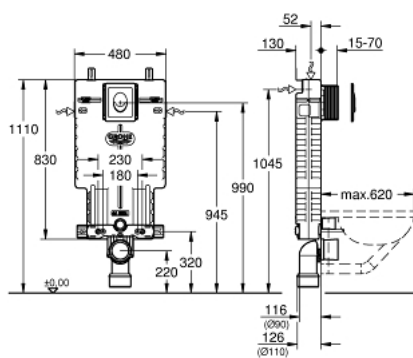

## 38 724 001 UNISSET 2-IN-1 SET FOR WC

### PRODUCT DESCRIPTION

- Colour: alpine white
- with flushing cistern GD 2, 6 - 9 l
- consisting of:
  - Uniset element for WC (38 643 001)
  - Skate Air flush plate, alpine white, vertical installation (38 505 SH0)

### SPARE PARTS

- 1: Threaded bolt (Spare part-nr. 4276400M)
  - 2: WC inlet and outlet connecting set (Spare part-nr. 37311K00)
  - 2.1: Basin fastening (Spare part-nr. 43511SH0)
  - 2.2: Connector (Spare part-nr. 37119000)
  - 3: PP-outlet bend  $\varnothing$  90 mm (Spare part-nr. 42327000)
  - 4: Reducer (Spare part-nr. 42242000)
  - 5: Support for outlet bend (Spare part-nr. 42243000)
  - 6: Inspection shaft (Spare part-nr. 66783000)
  - 7: Filling valve (Spare part-nr. 37095000)
  - 7.1: Lever (Spare part-nr. 43734000)
  - 7.1.1: Seal (Spare part-nr. 4377000M)
  - 7.2: Valve head (Spare part-nr. 43536000)
  - 7.3: Membrane (Spare part-nr. 4375800M)
  - 7.4: Screw cap (Spare part-nr. 43735000)
  - 7.5: Valve FLOAT, 5 pcs.. (Spare part-nr. 4379100M)
  - 7.6: Set of seals (Spare part-nr. 43722000)\*
  - 8: Support device (Spare part-nr. 42246000)
  - 9: Connecting hose (Spare part-nr. 42233000)
  - 9.1: Sealing washer (Spare part-nr. 0319100M)
  - 10: Dual Flush discharge valve AV1 (Spare part-nr. 42320000)
  - 10.1: Extension for overflow pipe (Spare part-nr. 42313000)
  - 10.2: Pneumatic hose (Spare part-nr. 42319000)
  - 10.3: Seal (Spare part-nr. 42310000)
  - 11: Valve seat for GD2 (Spare part-nr. 42315000)
  - 12: Flush plate (Spare part-nr. 38505SH0)
  - 12.1: Screw (Spare part-nr. 6636200M)
  - 12.2: Frame (Spare part-nr. 43207000)
  - 12.3: Fixing set (Spare part-nr. 4308500M)\*
  - 12.4: Fixing set (Spare part-nr. 4215800M)\*
  - 13: Retrofit set (Spare part-nr. 38796000)\*
  - 14: 4.5 l adapter for GD2 (Spare part-nr. 42333000)\*
  - 15: Support feet (Spare part-nr. 37304000)\*
  - 16: Retrofit kit for shower toilets Sensia Arena and Sensia Pro (Spare part-nr. 40899000)\*
- \* Optional accessories