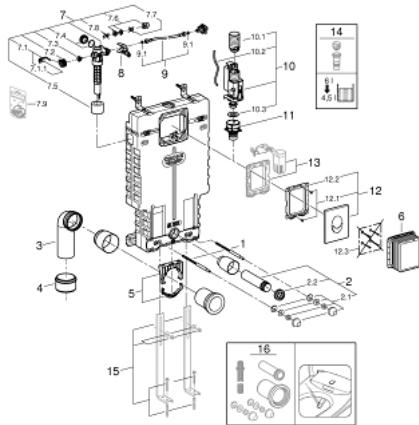

## 38 724 001 UNISSET 2-IN-1 SET FOR WC

### PRODUCT DESCRIPTION

- Colour: alpine white
- with flushing cistern GD 2, 6 - 9 l
- consisting of:
  - Uniset element for WC (38 643 001)
  - Skate Air flush plate, alpine white, vertical installation (38 505 SH0)

### SPARE PARTS

- 1: Threaded bolt (Spare part-nr. 4276400M)
  - 2: WC inlet and outlet connecting set (Spare part-nr. 37311K00)
  - 2.1: Basin fastening (Spare part-nr. 43511SH0)
  - 2.2: Connector (Spare part-nr. 37119000)
  - 3: PP-outlet bend  $\varnothing$  90 mm (Spare part-nr. 42327000)
  - 4: Reducer (Spare part-nr. 42242000)
  - 5: Support for outlet bend (Spare part-nr. 42243000)
  - 6: Inspection shaft (Spare part-nr. 66783000)
  - 7: Filling valve (Spare part-nr. 37095000)
  - 7.1: Lever (Spare part-nr. 43734000)
  - 7.1.1: Seal (Spare part-nr. 4377000M)
  - 7.2: Valve head (Spare part-nr. 43536000)
  - 7.3: Membrane (Spare part-nr. 4375800M)
  - 7.4: Screw cap (Spare part-nr. 43735000)
  - 7.5: Valve FLOAT, 5 pcs.. (Spare part-nr. 4379100M)
  - 7.6: Set of seals (Spare part-nr. 43722000)\*
  - 8: Support device (Spare part-nr. 42246000)
  - 9: Connecting hose (Spare part-nr. 42233000)
  - 9.1: Sealing washer (Spare part-nr. 0319100M)
  - 10: Dual Flush discharge valve AV1 (Spare part-nr. 42320000)
  - 10.1: Extension for overflow pipe (Spare part-nr. 42313000)
  - 10.2: Pneumatic hose (Spare part-nr. 42319000)
  - 10.3: Seal (Spare part-nr. 42310000)
  - 11: Valve seat for GD2 (Spare part-nr. 42315000)
  - 12: Flush plate (Spare part-nr. 38505SH0)
  - 12.1: Screw (Spare part-nr. 6636200M)
  - 12.2: Frame (Spare part-nr. 43207000)
  - 12.3: Fixing set (Spare part-nr. 4308500M)\*
  - 12.4: Fixing set (Spare part-nr. 4215800M)\*
  - 13: Retrofit set (Spare part-nr. 38796000)\*
  - 14: 4.5 l adapter for GD2 (Spare part-nr. 42333000)\*
  - 15: Support feet (Spare part-nr. 37304000)\*
  - 16: Retrofit kit for shower toilets Sensia Arena and Sensia Pro (Spare part-nr. 40899000)\*
- \* Optional accessories