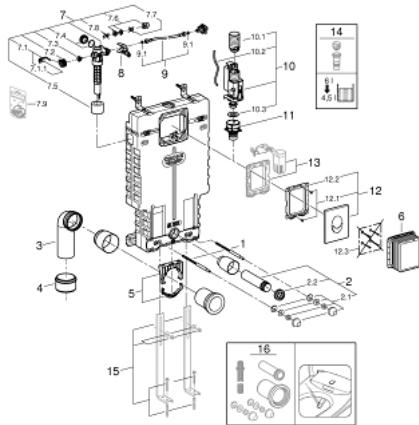

38 724 001 UNISSET 2-IN-1 SET FOR WC

PRODUCT DESCRIPTION

- Tyc: alpine white
- with flushing cistern GD 2, 6 - 9 l
- consisting of:
 - Uniset element for WC (38 643 001)
 - Skate Air flush plate, alpine white, vertical installation (38 505 SH0)

38 724 001 UNISSET 2-IN-1 SET FOR WC

SPARE PARTS

- 1: Threaded bolt (Spare part-nr. 4276400M)
 - 2: WC inlet and outlet connecting set (Spare part-nr. 37311K00)
 - 2.1: Basin fastening (Spare part-nr. 43511SH0)
 - 2.2: Connector (Spare part-nr. 37119000)
 - 3: PP-outlet bend \varnothing 90 mm (Spare part-nr. 42327000)
 - 4: Reducer (Spare part-nr. 42242000)
 - 5: Support for outlet bend (Spare part-nr. 42243000)
 - 6: Inspection shaft (Spare part-nr. 66783000)
 - 7: Filling valve (Spare part-nr. 37095000)
 - 7.1: Lever (Spare part-nr. 43734000)
 - 7.1.1: Seal (Spare part-nr. 4377000M)
 - 7.2: Valve head (Spare part-nr. 43536000)
 - 7.3: Membrane (Spare part-nr. 4375800M)
 - 7.4: Screw cap (Spare part-nr. 43735000)
 - 7.5: Valve float, 5 pcs. (Spare part-nr. 4379100M)
 - 7.6: Set of seals (Spare part-nr. 43722000)*
 - 8: Support device (Spare part-nr. 42246000)
 - 9: Connecting hose (Spare part-nr. 42233000)
 - 9.1: Sealing washer (Spare part-nr. 0319100M)
 - 10: Dual Flush discharge valve AV1 (Spare part-nr. 42320000)
 - 10.1: Extension for overflow pipe (Spare part-nr. 42313000)
 - 10.2: Pneumatic hose (Spare part-nr. 42319000)
 - 10.3: Seal (Spare part-nr. 42310000)
 - 11: Valve seat for GD2 (Spare part-nr. 42315000)
 - 12: Flush plate (Spare part-nr. 38505SH0)
 - 12.1: Screw (Spare part-nr. 6636200M)
 - 12.2: Mounting frame (Spare part-nr. 43207000)
 - 12.3: Fixing set (Spare part-nr. 4308500M)*
 - 12.4: Fixing set (Spare part-nr. 4215800M)*
 - 13: Retrofit set (Spare part-nr. 38796000)*
 - 14: 4.5 l adapter for GD2 (Spare part-nr. 42333000)*
 - 15: Support feet (Spare part-nr. 37304000)*
 - 16: Retrofit kit for shower toilets Sensia Arena and Sensia Pro (Spare part-nr. 40899000)*
- * Optional accessories