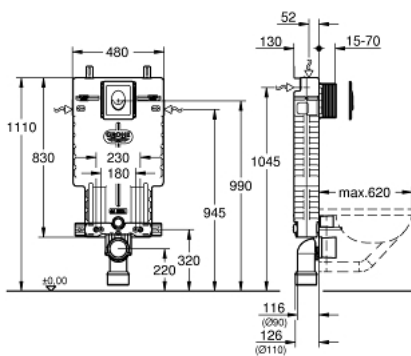

38 724 001 UNISSET 2-IN-1 SET FOR WC

PRODUCT DESCRIPTION

- Tyc: alpine white
- with flushing cistern GD 2, 6 - 9 l
- consisting of:
 - Uniset element for WC (38 643 001)
 - Skate Air flush plate, alpine white, vertical installation (38 505 SH0)

38 724 001 UNISSET 2-IN-1 SET FOR WC

SPARE PARTS

- 1: Threaded bolt (Spare part-nr. 4276400M)
 - 2: WC inlet and outlet connecting set (Spare part-nr. 37311K00)
 - 2.1: Basin fastening (Spare part-nr. 43511SH0)
 - 2.2: Connector (Spare part-nr. 37119000)
 - 3: PP-outlet bend \varnothing 90 mm (Spare part-nr. 42327000)
 - 4: Reducer (Spare part-nr. 42242000)
 - 5: Support for outlet bend (Spare part-nr. 42243000)
 - 6: Inspection shaft (Spare part-nr. 66783000)
 - 7: Filling valve (Spare part-nr. 37095000)
 - 7.1: Lever (Spare part-nr. 43734000)
 - 7.1.1: Seal (Spare part-nr. 4377000M)
 - 7.2: Valve head (Spare part-nr. 43536000)
 - 7.3: Membrane (Spare part-nr. 4375800M)
 - 7.4: Screw cap (Spare part-nr. 43735000)
 - 7.5: Valve float, 5 pcs. (Spare part-nr. 4379100M)
 - 7.6: Set of seals (Spare part-nr. 43722000)*
 - 8: Support device (Spare part-nr. 42246000)
 - 9: Connecting hose (Spare part-nr. 42233000)
 - 9.1: Sealing washer (Spare part-nr. 0319100M)
 - 10: Dual Flush discharge valve AV1 (Spare part-nr. 42320000)
 - 10.1: Extension for overflow pipe (Spare part-nr. 42313000)
 - 10.2: Pneumatic hose (Spare part-nr. 42319000)
 - 10.3: Seal (Spare part-nr. 42310000)
 - 11: Valve seat for GD2 (Spare part-nr. 42315000)
 - 12: Flush plate (Spare part-nr. 38505SH0)
 - 12.1: Screw (Spare part-nr. 6636200M)
 - 12.2: Mounting frame (Spare part-nr. 43207000)
 - 12.3: Fixing set (Spare part-nr. 4308500M)*
 - 12.4: Fixing set (Spare part-nr. 4215800M)*
 - 13: Retrofit set (Spare part-nr. 38796000)*
 - 14: 4.5 l adapter for GD2 (Spare part-nr. 42333000)*
 - 15: Support feet (Spare part-nr. 37304000)*
 - 16: Retrofit kit for shower toilets Sensia Arena and Sensia Pro (Spare part-nr. 40899000)*
- * Optional accessories