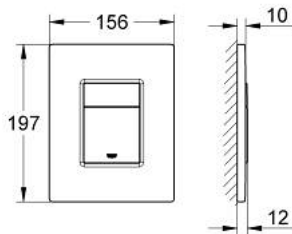

38 732 000 SKATE COSMOPOLITAN FLUSH PLATE

PRODUCT DESCRIPTION

- Colour: chrome
- for dual flush or start & stop actuation
- for pneumatic discharge valve AV1
- vertical and horizontal installation
- 156 x 197 mm
- material: ABS
- GROHE LongLife finish
- for combination with Rapid SL and Uniset with GD 2 cistern
- for use with Rapid SLX please order shaft 66 791 000 (sold separately)

38 732 000 SKATE COSMOPOLITAN FLUSH PLATE

SPARE PARTS

1: Top plate with push button (Spare part-nr. 42371000)

2: Screw (Spare part-nr. 6636200M)

3: Frame (Spare part-nr. 43207000)

4: Fixing set (Spare part-nr. 4308500M)*