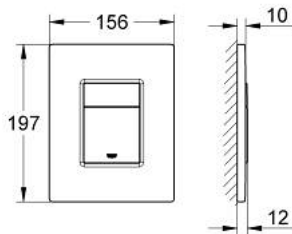

38 732 A00 SKATE COSMOPOLITAN FLUSH PLATE

PRODUCT DESCRIPTION

- Colour: hard graphite
- for dual flush or start & stop actuation
- for pneumatic discharge valve AV1
- vertical and horizontal installation
- 156 x 197 mm
- material: ABS
- GROHE LongLife finish
- for combination with Rapid SL and Uniset with GD 2 cistern
- for use with Rapid SLX please order shaft 66 791 000 (sold separately)

38 732 A00 SKATE COSMOPOLITAN FLUSH PLATE

SPARE PARTS

1: Top plate with push button (Spare part-nr. 42371A00)

2: Screw (Spare part-nr. 6636200M)

3: Frame (Spare part-nr. 43207000)

4: Fixing set (Spare part-nr. 4308500M)*