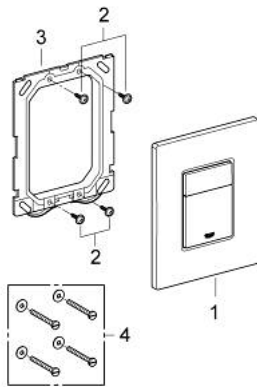

38 732 A00 SKATE COSMOPOLITAN FLUSH PLATE

PRODUCT DESCRIPTION

- Colour: hard graphite
- for dual flush or start & stop actuation
- for pneumatic discharge valve AV1
- vertical and horizontal installation
- 156 x 197 mm
- material: ABS
- GROHE LongLife finish
- for combination with Rapid SL and Uniset with GD 2 cistern
- for use with Rapid SLX please order shaft 66 791 000 (sold separately)

38 732 A00 SKATE COSMOPOLITAN FLUSH PLATE

SPARE PARTS

1: Top plate with push button (Spare part-nr. 42371A00)

2: Screw (Spare part-nr. 6636200M)

3: Frame (Spare part-nr. 43207000)

4: Fixing set (Spare part-nr. 4308500M)*