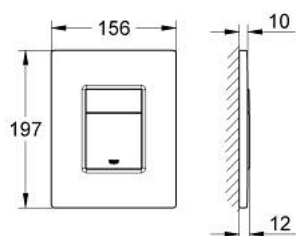

38 732 AL0 SKATE COSMOPOLITAN FLUSH PLATE

PRODUCT DESCRIPTION

- Colour: brushed hard graphite
- for dual flush or start & stop actuation
- for pneumatic discharge valve AV1
- vertical installation
- 156 x 197 mm
- material: ABS
- GROHE LongLife finish
- for combination with Rapid SL and Uniset with GD 2 cistern
- for use with Rapid SLX please order shaft 66 791 000 (sold separately)

38 732 AL0 SKATE COSMOPOLITAN FLUSH PLATE

SPARE PARTS

1: Top plate with push button (Spare part-nr. 42371AL0)

2: Screw (Spare part-nr. 6636200M)

3: Frame (Spare part-nr. 43207000)

4: Fixing set (Spare part-nr. 4308500M)*