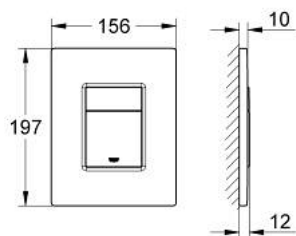

38 732 AL0 SKATE COSMOPOLITAN FLUSH PLATE

PRODUCT DESCRIPTION

- Colour: brushed hard graphite
- for dual flush or start & stop actuation
- for pneumatic discharge valve AV1
- vertical installation
- 156 x 197 mm
- material: ABS
- GROHE LongLife finish
- GROHE EcoJoy - less water, perfect flow
- for combination with Rapid SL and Uniset with GD 2 cistern
- for use with Rapid SLX please order shaft 66 791 000 (sold separately)

38 732 AL0 SKATE COSMOPOLITAN FLUSH PLATE

SPARE PARTS

1: Top plate with push button (Spare part-nr. 42371AL0)

2: Screw (Spare part-nr. 6636200M)

3: Frame (Spare part-nr. 43207000)

4: Fixing set (Spare part-nr. 4308500M)*