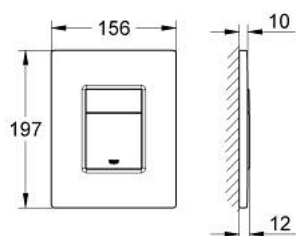

## 38 732 AL0 SKATE COSMOPOLITAN FLUSH PLATE

### PRODUCT DESCRIPTION

- Tyc: brushed hard graphite
- for dual flush or start & stop actuation
- for pneumatic discharge valve AV1
- vertical installation
- 156 x 197 mm
- material: ABS
- GROHE LongLife finish
- GROHE EcoJoy - Less water, perfect flow
- for combination with Rapid SL and Uniset with GD 2 cistern
- for use with Rapid SLX please order shaft 66 791 000 (sold separately)