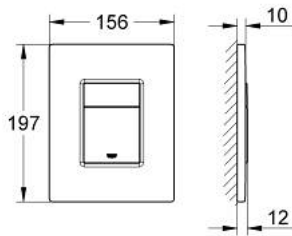

## 38 732 DA0 SKATE COSMOPOLITAN FLUSH PLATE

### PRODUCT DESCRIPTION

- Colour: warm sunset
- for dual flush or start & stop actuation
- for pneumatic discharge valve AV1
- vertical and horizontal installation
- 156 x 197 mm
- material: ABS
- GROHE LongLife finish
- GROHE EcoJoy - less water, perfect flow
- for combination with Rapid SL and Uniset with GD 2 cistern
- for use with Rapid SLX please order shaft 66 791 000 (sold separately)