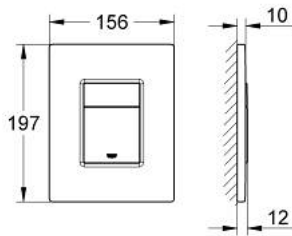

38 732 DA0 SKATE COSMOPOLITAN FLUSH PLATE

PRODUCT DESCRIPTION

- Tyc: warm sunset
- for dual flush or start & stop actuation
- for pneumatic discharge valve AV1
- vertical and horizontal installation
- 156 x 197 mm
- material: ABS
- GROHE LongLife finish
- for combination with Rapid SL and Uniset with GD 2 cistern
- for use with Rapid SLX please order shaft 66 791 000 (sold separately)

38 732 DA0 SKATE COSMOPOLITAN FLUSH PLATE

SPARE PARTS

1: Top plate with push button (Spare part-nr. 42371DA0)

2: Screw (Spare part-nr. 6636200M)

3: Mounting frame (Spare part-nr. 43207000)

4: Fixing set (Spare part-nr. 4308500M)*