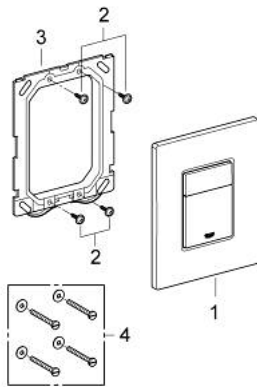

38 732 DC0 **SKATE COSMOPOLITAN FLUSH PLATE**

PRODUCT DESCRIPTION

- Colour: supersteel
- for dual flush or start & stop actuation
- for pneumatic discharge valve AV1
- vertical installation
- 156 x 197 mm
- material: ABS
- GROHE LongLife finish
- for combination with Rapid SL and Uniset with GD 2 cistern
- for use with Rapid SLX please order shaft 66 791 000 (sold separately)

38 732 DC0 SKATE COSMOPOLITAN FLUSH PLATE

SPARE PARTS

1: Top plate with push button (Spare part-nr. 42371DC0)

2: Screw (Spare part-nr. 6636200M)

3: Frame (Spare part-nr. 43207000)

4: Fixing set (Spare part-nr. 4308500M)*