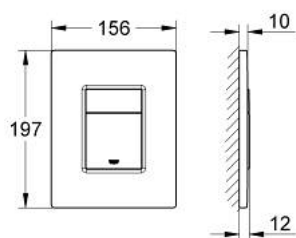

38 732 DL0 SKATE COSMOPOLITAN FLUSH PLATE

PRODUCT DESCRIPTION

- Colour: brushed warm sunset
- for dual flush or start & stop actuation
- for pneumatic discharge valve AV1
- vertical installation
- 156 x 197 mm
- material: ABS
- GROHE LongLife finish
- for combination with Rapid SL and Uniset with GD 2 cistern
- for use with Rapid SLX please order shaft 66 791 000 (sold separately)

38 732 DL0 SKATE COSMOPOLITAN FLUSH PLATE

SPARE PARTS

1: Top plate with push button (Spare part-nr. 42371DL0)

2: Screw (Spare part-nr. 6636200M)

3: Frame (Spare part-nr. 43207000)

4: Fixing set (Spare part-nr. 4308500M)*