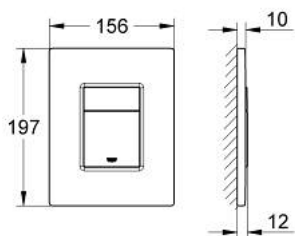

## 38 732 DL0 SKATE COSMOPOLITAN FLUSH PLATE

### PRODUCT DESCRIPTION

- Colour: brushed warm sunset
- for dual flush or start & stop actuation
- for pneumatic discharge valve AV1
- vertical installation
- 156 x 197 mm
- material: ABS
- GROHE LongLife finish
- GROHE EcoJoy - less water, perfect flow
- for combination with Rapid SL and Uniset with GD 2 cistern
- for use with Rapid SLX please order shaft 66 791 000 (sold separately)