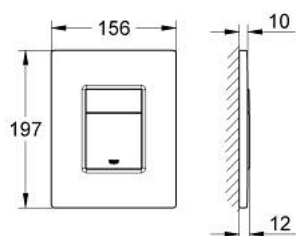

38 732 DL0 SKATE COSMOPOLITAN FLUSH PLATE

PRODUCT DESCRIPTION

- Tyc: brushed warm sunset
- for dual flush or start & stop actuation
- for pneumatic discharge valve AV1
- vertical installation
- 156 x 197 mm
- material: ABS
- GROHE LongLife finish
- for combination with Rapid SL and Uniset with GD 2 cistern
- for use with Rapid SLX please order shaft 66 791 000 (sold separately)

38 732 DL0 SKATE COSMOPOLITAN FLUSH PLATE

SPARE PARTS

1: Top plate with push button (Spare part-nr. 42371DL0)

2: Screw (Spare part-nr. 6636200M)

3: Mounting frame (Spare part-nr. 43207000)

4: Fixing set (Spare part-nr. 4308500M)*