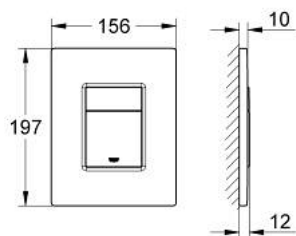

38 732 DL0 SKATE COSMOPOLITAN FLUSH PLATE

PRODUCT DESCRIPTION

- Tyc: brushed warm sunset
- for dual flush or start & stop actuation
- for pneumatic discharge valve AV1
- vertical installation
- 156 x 197 mm
- material: ABS
- GROHE LongLife finish
- GROHE EcoJoy - Less water, perfect flow
- for combination with Rapid SL and Uniset with GD 2 cistern
- for use with Rapid SLX please order shaft 66 791 000 (sold separately)

38 732 DL0 SKATE COSMOPOLITAN FLUSH PLATE

SPARE PARTS

1: Top plate with push button (Spare part-nr. 42371DL0)

2: Screw (Spare part-nr. 6636200M)

3: Mounting frame (Spare part-nr. 43207000)

4: Fixing set (Spare part-nr. 4308500M)*