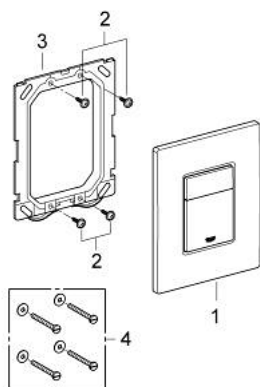

## 38 732 EN0 SKATE COSMOPOLITAN FLUSH PLATE

### SPARE PARTS

1: Top plate with push button (Spare part-nr. 42371EN0)

2: Screw (Spare part-nr. 6636200M)

3: Frame (Spare part-nr. 43207000)

4: Fixing set (Spare part-nr. 4308500M)\*

\* Optional accessories