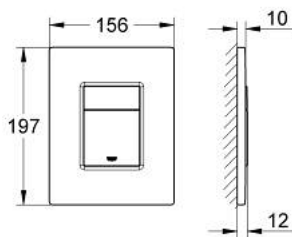

## 38 732 GL0 SKATE COSMOPOLITAN FLUSH PLATE

### PRODUCT DESCRIPTION

- Colour: cool sunrise
- for dual flush or start & stop actuation
- for pneumatic discharge valve AV1
- vertical and horizontal installation
- 156 x 197 mm
- material: ABS
- GROHE LongLife finish
- for combination with Rapid SL and Uniset with GD 2 cistern
- for use with Rapid SLX please order shaft 66 791 000 (sold separately)