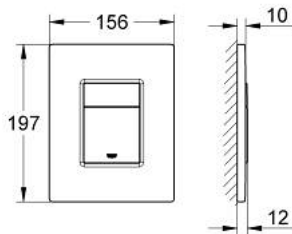

38 732 GL0 SKATE COSMOPOLITAN FLUSH PLATE

PRODUCT DESCRIPTION

- Colour: cool sunrise
- for dual flush or start & stop actuation
- for pneumatic discharge valve AV1
- vertical and horizontal installation
- 156 x 197 mm
- material: ABS
- GROHE LongLife finish
- GROHE EcoJoy - less water, perfect flow
- for combination with Rapid SL and Uniset with GD 2 cistern
- for use with Rapid SLX please order shaft 66 791 000 (sold separately)

38 732 GL0 SKATE COSMOPOLITAN FLUSH PLATE

SPARE PARTS

1: Top plate with push button (Spare part-nr. 42371GL0)

2: Screw (Spare part-nr. 6636200M)

3: Frame (Spare part-nr. 43207000)

4: Fixing set (Spare part-nr. 4308500M)*