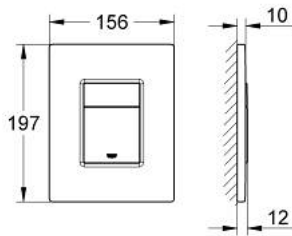

38 732 GL0 SKATE COSMOPOLITAN FLUSH PLATE

PRODUCT DESCRIPTION

- Tyc: cool sunrise
- for dual flush or start & stop actuation
- for pneumatic discharge valve AV1
- vertical and horizontal installation
- 156 x 197 mm
- material: ABS
- GROHE LongLife finish
- GROHE EcoJoy - Less water, perfect flow
- for combination with Rapid SL and Uniset with GD 2 cistern
- for use with Rapid SLX please order shaft 66 791 000 (sold separately)

38 732 GL0 SKATE COSMOPOLITAN FLUSH PLATE

SPARE PARTS

1: Top plate with push button (Spare part-nr. 42371GL0)

2: Screw (Spare part-nr. 6636200M)

3: Mounting frame (Spare part-nr. 43207000)

4: Fixing set (Spare part-nr. 4308500M)*