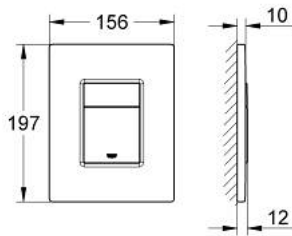

38 732 GL0 SKATE COSMOPOLITAN FLUSH PLATE

PRODUCT DESCRIPTION

- Tyc: cool sunrise
- for dual flush or start & stop actuation
- for pneumatic discharge valve AV1
- vertical and horizontal installation
- 156 x 197 mm
- material: ABS
- GROHE LongLife finish
- for combination with Rapid SL and Uniset with GD 2 cistern
- for use with Rapid SLX please order shaft 66 791 000 (sold separately)

38 732 GL0 SKATE COSMOPOLITAN FLUSH PLATE

SPARE PARTS

1: Top plate with push button (Spare part-nr. 42371GL0)

2: Screw (Spare part-nr. 6636200M)

3: Mounting frame (Spare part-nr. 43207000)

4: Fixing set (Spare part-nr. 4308500M)*