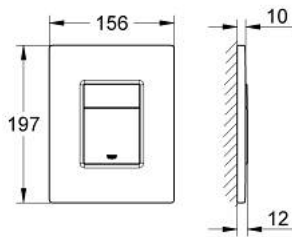

38 732 KF0 SKATE COSMOPOLITAN FLUSH PLATE

PRODUCT DESCRIPTION

- Colour: phantom black
- for dual flush or start & stop actuation
- for pneumatic discharge valve AV1
- vertical and horizontal installation
- 156 x 197 mm
- material: ABS
- GROHE EcoJoy - less water, perfect flow
- for combination with Rapid SL and Uniset with GD 2 cistern
- for use with Rapid SLX please order shaft 66 791 000 (sold separately)

38 732 KF0 SKATE COSMOPOLITAN FLUSH PLATE

SPARE PARTS

1: Top plate with push button (Spare part-nr. 42371KF0)

2: Screw (Spare part-nr. 6636200M)

3: Frame (Spare part-nr. 43207000)

4: Fixing set (Spare part-nr. 4308500M)*