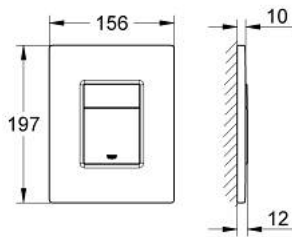

38 732 KF0 SKATE COSMOPOLITAN FLUSH PLATE

PRODUCT DESCRIPTION

- Colour: phantom black
- for dual flush or start & stop actuation
- for pneumatic discharge valve AV1
- vertical and horizontal installation
- 156 x 197 mm
- material: ABS
- for combination with Rapid SL and Uniset with GD 2 cistern
- for use with Rapid SLX please order shaft 66 791 000 (sold separately)

38 732 KF0 SKATE COSMOPOLITAN FLUSH PLATE

SPARE PARTS

1: Top plate with push button (Spare part-nr. 42371KF0)

2: Screw (Spare part-nr. 6636200M)

3: Frame (Spare part-nr. 43207000)

4: Fixing set (Spare part-nr. 4308500M)*