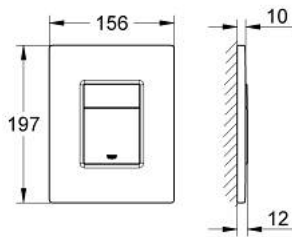

## 38 732 KF0 SKATE COSMOPOLITAN FLUSH PLATE

### PRODUCT DESCRIPTION

- Tyc: phantom black
- for dual flush or start & stop actuation
- for pneumatic discharge valve AV1
- vertical and horizontal installation
- 156 x 197 mm
- material: ABS
- GROHE EcoJoy - Less water, perfect flow
- for combination with Rapid SL and Uniset with GD 2 cistern
- for use with Rapid SLX please order shaft 66 791 000 (sold separately)