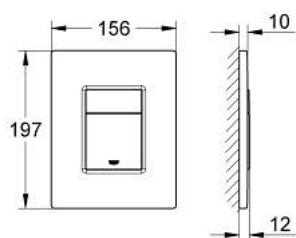

## 38 732 P00 SKATE COSMOPOLITAN FLUSH PLATE

### PRODUCT DESCRIPTION

- Colour: matt chrome
- for dual flush or start & stop actuation
- for pneumatic discharge valve AV1
- vertical and horizontal installation
- 156 x 197 mm
- material: ABS
- GROHE LongLife finish
- GROHE EcoJoy - less water, perfect flow
- for combination with Rapid SL and Uniset with GD 2 cistern
- for use with Rapid SLX please order shaft 66 791 000 (sold separately)