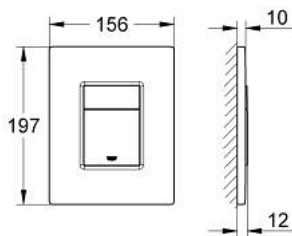

38 732 P00 SKATE COSMOPOLITAN FLUSH PLATE

PRODUCT DESCRIPTION

- Colour: matt chrome
- for dual flush or start & stop actuation
- for pneumatic discharge valve AV1
- vertical and horizontal installation
- 156 x 197 mm
- material: ABS
- GROHE LongLife finish
- for combination with Rapid SL and Uniset with GD 2 cistern
- for use with Rapid SLX please order shaft 66 791 000 (sold separately)

38 732 P00 SKATE COSMOPOLITAN FLUSH PLATE

SPARE PARTS

1: Top plate with push button (Spare part-nr. 42371P00)

2: Screw (Spare part-nr. 6636200M)

3: Frame (Spare part-nr. 43207000)

4: Fixing set (Spare part-nr. 4308500M)*