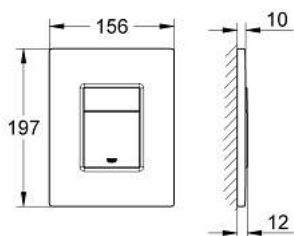

38 732 P00 SKATE COSMOPOLITAN FLUSH PLATE

PRODUCT DESCRIPTION

- Tyc: matt chrome
- for dual flush or start & stop actuation
- for pneumatic discharge valve AV1
- vertical and horizontal installation
- 156 x 197 mm
- material: ABS
- GROHE LongLife finish
- GROHE EcoJoy - Less water, perfect flow
- for combination with Rapid SL and Uniset with GD 2 cistern
- for use with Rapid SLX please order shaft 66 791 000 (sold separately)

38 732 P00 SKATE COSMOPOLITAN FLUSH PLATE

SPARE PARTS

1: Top plate with push button (Spare part-nr. 42371P00)

2: Screw (Spare part-nr. 6636200M)

3: Mounting frame (Spare part-nr. 43207000)

4: Fixing set (Spare part-nr. 4308500M)*