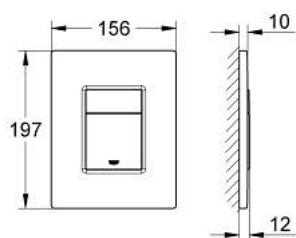

38 732 P00 SKATE COSMOPOLITAN FLUSH PLATE

PRODUCT DESCRIPTION

- Tyc: matt chrome
- for dual flush or start & stop actuation
- for pneumatic discharge valve AV1
- vertical and horizontal installation
- 156 x 197 mm
- material: ABS
- GROHE LongLife finish
- for combination with Rapid SL and Uniset with GD 2 cistern
- for use with Rapid SLX please order shaft 66 791 000 (sold separately)

38 732 P00 SKATE COSMOPOLITAN FLUSH PLATE

SPARE PARTS

1: Top plate with push button (Spare part-nr. 42371P00)

2: Screw (Spare part-nr. 6636200M)

3: Mounting frame (Spare part-nr. 43207000)

4: Fixing set (Spare part-nr. 4308500M)*