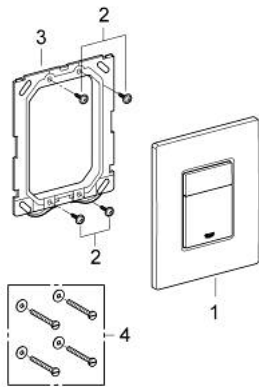

38 732 P00 SKATE COSMOPOLITAN FLUSH PLATE

PRODUCT DESCRIPTION

- Tyc: matt chrome
- for dual flush or start & stop actuation
- for pneumatic discharge valve AV1
- vertical and horizontal installation
- 156 x 197 mm
- material: ABS
- GROHE LongLife finish
- GROHE EcoJoy - Less water, perfect flow
- for combination with Rapid SL and Uniset with GD 2 cistern
- for use with Rapid SLX please order shaft 66 791 000 (sold separately)

38 732 P00 SKATE COSMOPOLITAN FLUSH PLATE

SPARE PARTS

1: Top plate with push button (Spare part-nr. 42371P00)

2: Screw (Spare part-nr. 6636200M)

3: Mounting frame (Spare part-nr. 43207000)

4: Fixing set (Spare part-nr. 4308500M)*