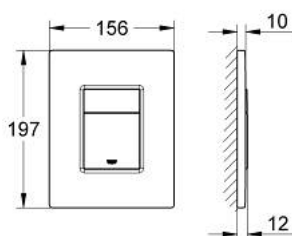

## 38 732 SD0 SKATE COSMOPOLITAN FLUSH PLATE, STAINLESS STEEL

### PRODUCT DESCRIPTION

- Colour: stainless steel
- for dual flush or start & stop actuation
- for pneumatic discharge valve AV1
- vertical installation
- 156 x 197 mm
- plastic fixing frame
- hidden fixing screws
- not suitable for GROHE Fresh
- GROHE LongLife finish
- GROHE EcoJoy - less water, perfect flow
- for combination with Rapid SL and Uniset with GD 2 cistern
- for use with Rapid SLX please order shaft 66 791 000 (sold separately)