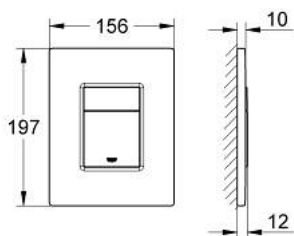

38 732 SD0 SKATE COSMOPOLITAN FLUSH PLATE, STAINLESS STEEL

PRODUCT DESCRIPTION

- Colour: stainless steel
- for dual flush or start & stop actuation
- for pneumatic discharge valve AV1
- vertical installation
- 156 x 197 mm
- plastic fixing frame
- hidden fixing screws
- not suitable for GROHE Fresh
- GROHE LongLife finish
- for combination with Rapid SL and Uniset with GD 2 cistern
- for use with Rapid SLX please order shaft 66 791 000 (sold separately)

38 732 SD0 SKATE COSMOPOLITAN FLUSH PLATE, STAINLESS STEEL

SPARE PARTS

1: Top plate with push button (Spare part-nr. 42371SD0)

2: Screw (Spare part-nr. 6636200M)

3: Mounting (Spare part-nr. 42269000)

4: Fixing set (Spare part-nr. 4308500M)*