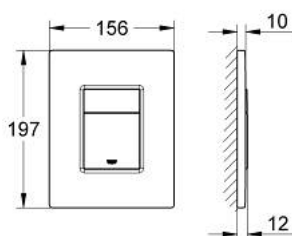

38 732 SD0 SKATE COSMOPOLITAN FLUSH PLATE, STAINLESS STEEL

PRODUCT DESCRIPTION

- Tyc: stainless steel
- for dual flush or start & stop actuation
- for pneumatic discharge valve AV1
- vertical installation
- 156 x 197 mm
- plastic fixing frame
- hidden fixing screws
- not suitable for GROHE Fresh
- GROHE LongLife finish
- GROHE EcoJoy - Less water, perfect flow
- for combination with Rapid SL and Uniset with GD 2 cistern
- for use with Rapid SLX please order shaft 66 791 000 (sold separately)

38 732 SD0 SKATE COSMOPOLITAN FLUSH PLATE, STAINLESS STEEL

SPARE PARTS

1: Top plate with push button (Spare part-nr. 42371SD0)

2: Screw (Spare part-nr. 6636200M)

3: Mounting frame (Spare part-nr. 42269000)