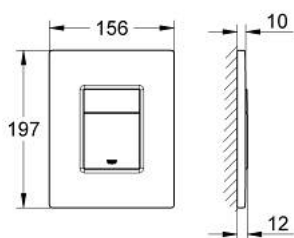

## 38 732 SD0 SKATE COSMOPOLITAN FLUSH PLATE, STAINLESS STEEL

### PRODUCT DESCRIPTION

- Tyc: stainless steel
- for dual flush or start & stop actuation
- for pneumatic discharge valve AV1
- vertical installation
- 156 x 197 mm
- plastic fixing frame
- hidden fixing screws
- not suitable for GROHE Fresh
- GROHE LongLife finish
- for combination with Rapid SL and Uniset with GD 2 cistern
- for use with Rapid SLX please order shaft 66 791 000 (sold separately)