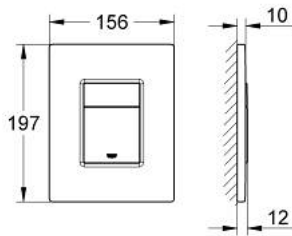

38 732 SH0 SKATE COSMOPOLITAN FLUSH PLATE

PRODUCT DESCRIPTION

- Colour: alpine white
- for dual flush or start & stop actuation
- for pneumatic discharge valve AV1
- vertical and horizontal installation
- 156 x 197 mm
- material: ABS
- GROHE LongLife finish
- GROHE EcoJoy - less water, perfect flow
- for combination with Rapid SL and Uniset with GD 2 cistern
- for use with Rapid SLX please order shaft 66 791 000 (sold separately)

38 732 SH0 SKATE COSMOPOLITAN FLUSH PLATE

SPARE PARTS

1: Top plate with push button (Spare part-nr. 42371SH0)

2: Screw (Spare part-nr. 6636200M)

3: Frame (Spare part-nr. 43207000)

4: Fixing set (Spare part-nr. 4308500M)*