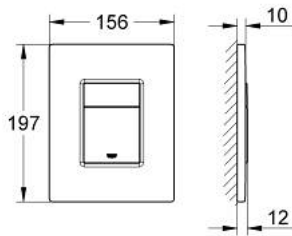

## 38 732 SH0 SKATE COSMOPOLITAN FLUSH PLATE

### PRODUCT DESCRIPTION

- Colour: alpine white
- for dual flush or start & stop actuation
- for pneumatic discharge valve AV1
- vertical and horizontal installation
- 156 x 197 mm
- material: ABS
- GROHE LongLife finish
- for combination with Rapid SL and Uniset with GD 2 cistern
- for use with Rapid SLX please order shaft 66 791 000 (sold separately)