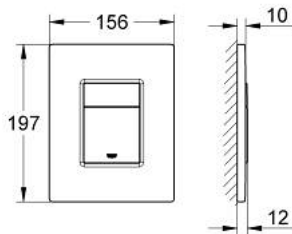

38 732 SH0 SKATE COSMOPOLITAN FLUSH PLATE

PRODUCT DESCRIPTION

- Tyc: alpine white
- for dual flush or start & stop actuation
- for pneumatic discharge valve AV1
- vertical and horizontal installation
- 156 x 197 mm
- material: ABS
- GROHE LongLife finish
- for combination with Rapid SL and Uniset with GD 2 cistern
- for use with Rapid SLX please order shaft 66 791 000 (sold separately)

38 732 SH0 SKATE COSMOPOLITAN FLUSH PLATE

SPARE PARTS

1: Top plate with push button (Spare part-nr. 42371SH0)

2: Screw (Spare part-nr. 6636200M)

3: Mounting frame (Spare part-nr. 43207000)

4: Fixing set (Spare part-nr. 4308500M)*