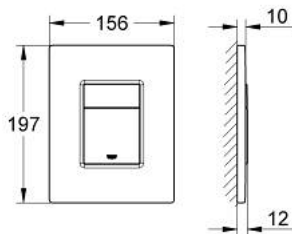

38 732 SHH SKATE COSMOPOLITAN FLUSH PLATE

PRODUCT DESCRIPTION

- Colour: alpine white
- for dual flush or start & stop actuation
- for pneumatic discharge valve AV1
- vertical and horizontal installation
- 156 x 197 mm
- material: ABS
- GROHE LongLife finish
- GROHE EcoJoy - less water, perfect flow
- anti-bacterial finish for increased hygiene
- for combination with Rapid SL and Uniset with GD 2 cistern
- for use with Rapid SLX please order shaft 66 791 000 (sold separately)

38 732 SHH SKATE COSMOPOLITAN FLUSH PLATE

SPARE PARTS

1: Top plate with push button (Spare part-nr. 42371SH0)

2: Screw (Spare part-nr. 6636200M)

3: Frame (Spare part-nr. 43207000)

4: Fixing set (Spare part-nr. 4308500M)*