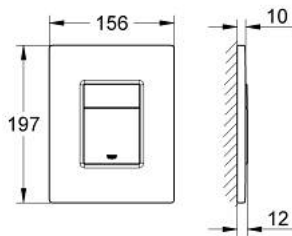

## 38 732 SHH **SKATE COSMOPOLITAN FLUSH PLATE**

### PRODUCT DESCRIPTION

- Tyc: alpine white
- for dual flush or start & stop actuation
- for pneumatic discharge valve AV1
- vertical and horizontal installation
- 156 x 197 mm
- material: ABS
- GROHE LongLife finish
- anti-bacterial finish for increased hygiene
- for combination with Rapid SL and Uniset with GD 2 cistern
- for use with Rapid SLX please order shaft 66 791 000 (sold separately)