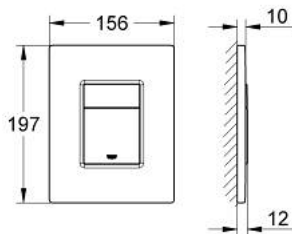

38 732 SHH SKATE COSMOPOLITAN FLUSH PLATE

PRODUCT DESCRIPTION

- Tyc: alpine white
- for dual flush or start & stop actuation
- for pneumatic discharge valve AV1
- vertical and horizontal installation
- 156 x 197 mm
- material: ABS
- GROHE LongLife finish
- GROHE EcoJoy - Less water, perfect flow
- anti-bacterial finish for increased hygiene
- for combination with Rapid SL and Uniset with GD 2 cistern
- for use with Rapid SLX please order shaft 66 791 000 (sold separately)

38 732 SHH SKATE COSMOPOLITAN FLUSH PLATE

SPARE PARTS

1: Top plate with push button (Spare part-nr. 42371SH0)

2: Screw (Spare part-nr. 6636200M)

3: Mounting frame (Spare part-nr. 43207000)

4: Fixing set (Spare part-nr. 4308500M)*