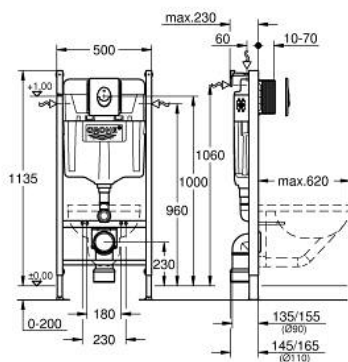

## 38 745 001 RAPID SL 3-IN-1 SET FOR WC, 1.13 M INSTALLATION HEIGHT

### PRODUCT DESCRIPTION

- Colour: chrome
- with flushing cistern GD 2, 6 - 9 l
- consisting of:
  - Rapid SL project element for WC (38 840 000)
  - Skate Air flush plate, chrome, vertical installation (38 505 000)
  - wall brackets (38 558 00M)

## 38 745 001 **RAPID SL 3-IN-1 SET FOR WC, 1.13 M INSTALLATION HEIGHT**