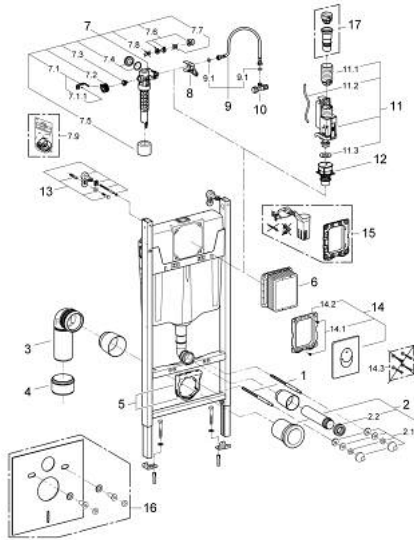

### PRODUCT DESCRIPTION

- Colour: chrome
- with flushing cistern GD 2, 6 - 9 l
- consisting of:
  - Rapid SL project element for WC (38 840 000)
  - Skate Air flush plate, chrome, vertical installation (38 505 000)
  - wall brackets (38 558 00M)

## 38 745 001 **RAPID SL 3-IN-1 SET FOR WC, 1.13 M INSTALLATION HEIGHT**

### SPARE PARTS

- 1: Threaded bolt (Spare part-nr. 4276400M)
- 2: WC inlet and outlet connecting set (Spare part-nr. 37311K00)
- 2.1: Basin fastening (Spare part-nr. 43511SH0)
- 2.2: Connector (Spare part-nr. 37119000)
- 3: PP-outlet bend Ø 90 mm (Spare part-nr. 42327000)
- 4: Reducer (Spare part-nr. 42242000)
- 5: Support for outlet bend (Spare part-nr. 42243000)
- 6: Inspection shaft (Spare part-nr. 66791000)
- 7: Filling valve (Spare part-nr. 37095000)
- 7.1: Lever (Spare part-nr. 43734000)
- 7.1.1: Seal (Spare part-nr. 4377000M)
- 7.2: Valve head (Spare part-nr. 43536000)
- 7.3: Membrane (Spare part-nr. 4375800M)
- 7.4: Screw cap (Spare part-nr. 43735000)
- 7.5: Valve FLOAT, 5 pcs.. (Spare part-nr. 4379100M)
- 7.6: Set of seals (Spare part-nr. 43722000)\*
- 8: Support device (Spare part-nr. 42246000)
- 9: Connecting hose (Spare part-nr. 42233000)
- 9.1: Sealing washer (Spare part-nr. 0319100M)
- 10: Service valve pack 10 (Spare part-nr. 43821000)
- 11: Dual Flush discharge valve AV1 (Spare part-nr. 42320000)
- 11.1: Extension for overflow pipe (Spare part-nr. 42313000)
- 11.2: Pneumatic hose (Spare part-nr. 42319000)
- 11.3: Seal (Spare part-nr. 42310000)
- 12: Valve seat for flushing cistern Italy (Spare part-nr. 42316000)
- 13: Wall brackets (Spare part-nr. 3855800M)
- 14: Flush plate (Spare part-nr. 38505000)
- 14.1: Screw (Spare part-nr. 6636200M)
- 14.2: Frame (Spare part-nr. 43207000)
- 14.3: Fixing set (Spare part-nr. 4308500M)\*
- 14.4: Fixing set (Spare part-nr. 4215800M)\*
- 15: Retrofit set (Spare part-nr. 38796000)\*
- 16: Set for noise protection (Spare part-nr. 37131000)\*
- 17: 4.5 l adapter for GD2 (Spare part-nr. 42333000)\*