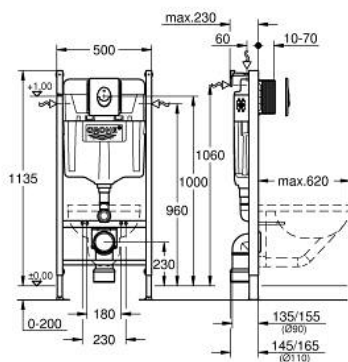

## 38 745 001 RAPID SL 3-IN-1 SET FOR WC, 1.13 M INSTALLATION HEIGHT

### PRODUCT DESCRIPTION

- Tyc: Chrome
- with flushing cistern GD 2, 6 - 9 l
- consisting of:
  - Rapid SL project element for WC (38 840 000)
  - Skate Air flush plate, chrome, vertical installation (38 505 000)
  - wall brackets (38 558 00M)

## 38 745 001 **RAPID SL 3-IN-1 SET FOR WC, 1.13 M INSTALLATION HEIGHT**