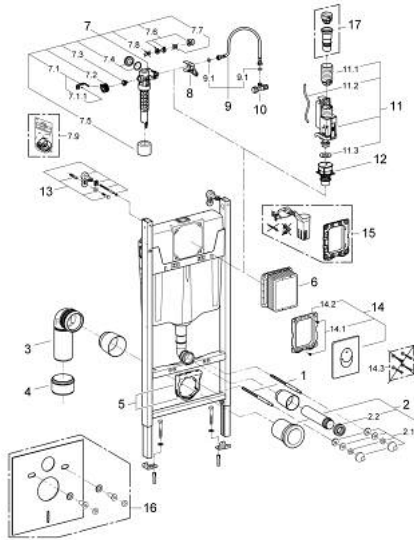

### PRODUCT DESCRIPTION

- Tyc: Chrome
- with flushing cistern GD 2, 6 - 9 l
- consisting of:
  - Rapid SL project element for WC (38 840 000)
  - Skate Air flush plate, chrome, vertical installation (38 505 000)
  - wall brackets (38 558 00M)

## 38 745 001 **RAPID SL 3-IN-1 SET FOR WC, 1.13 M INSTALLATION HEIGHT**