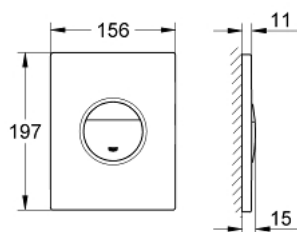

38 765 000 NOVA COSMOPOLITAN FLUSH PLATE

PRODUCT DESCRIPTION

- Tyc: Chrome
- for dual flush or start & stop actuation
- for pneumatic discharge valve AV1
- vertical and horizontal installation
- 156 x 197 mm
- material: ABS
- GROHE LongLife finish
- GROHE EcoJoy - Less water, perfect flow
- for combination with Rapid SL and Uniset with GD 2 cistern
- for use with Rapid SLX please order shaft 66 791 000 (sold separately)

38 765 000 NOVA COSMOPOLITAN FLUSH PLATE

SPARE PARTS

- 1: Screw (Spare part-nr. 6636200M)
- 2: Mounting frame (Spare part-nr. 43207000)
- 3: Top plate with push button (Spare part-nr. 42375000)
- 4: Fixing set (Spare part-nr. 4308500M)*