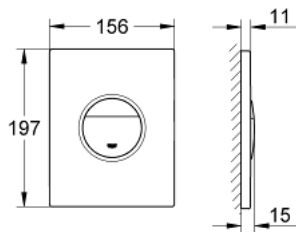

38 765 MG0 NOVA COSMOPOLITAN FLUSH PLATE

PRODUCT DESCRIPTION

- Colour: satin graphite
- for dual flush or start & stop actuation
- for pneumatic discharge valve AV1
- vertical and horizontal installation
- 156 x 197 mm
- material: ABS
- GROHE LongLife finish
- GROHE EcoJoy - less water, perfect flow
- for combination with Rapid SL and Uniset with GD 2 cistern
- for use with Rapid SLX please order shaft 66 791 000 (sold separately)

38 765 MG0 NOVA COSMOPOLITAN FLUSH PLATE

SPARE PARTS

- 1: Screw (Spare part-nr. 6636200M)
- 2: Frame (Spare part-nr. 43207000)
- 3: top plate w. push button (Spare part-nr. 42375MG0)
- 4: Fixing set (Spare part-nr. 4308500M)*