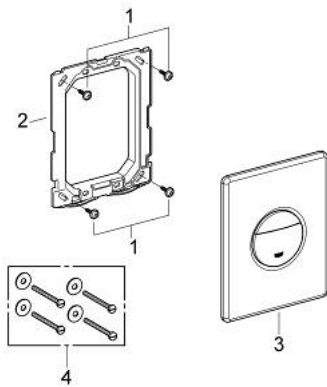

38 765 MS0 NOVA COSMOPOLITAN FLUSH PLATE

PRODUCT DESCRIPTION

- Colour: satin steel
- for dual flush or start & stop actuation
- for pneumatic discharge valve AV1
- vertical and horizontal installation
- 156 x 197 mm
- material: ABS
- GROHE LongLife finish
- for combination with Rapid SL and Uniset with GD 2 cistern
- for use with Rapid SLX please order shaft 66 791 000 (sold separately)

38 765 MS0 NOVA COSMOPOLITAN FLUSH PLATE

SPARE PARTS

- 1: Screw (Spare part-nr. 6636200M)
- 2: Frame (Spare part-nr. 43207000)
- 3: top plate w. push button (Spare part-nr. 42375MS0)
- 4: Fixing set (Spare part-nr. 4308500M)*