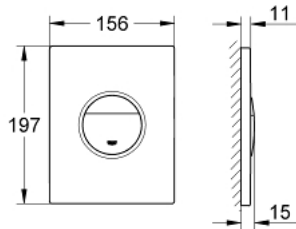

### PRODUCT DESCRIPTION

- Colour: satin steel
- for dual flush or start & stop actuation
- for pneumatic discharge valve AV1
- vertical and horizontal installation
- 156 x 197 mm
- material: ABS
- GROHE LongLife finish
- GROHE EcoJoy - less water, perfect flow
- for combination with Rapid SL and Uniset with GD 2 cistern
- for use with Rapid SLX please order shaft 66 791 000 (sold separately)

## 38 765 MS0 NOVA COSMOPOLITAN FLUSH PLATE