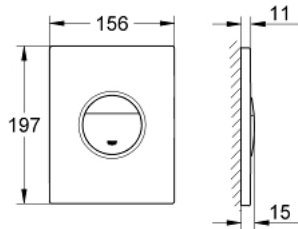

38 765 MS0 NOVA COSMOPOLITAN FLUSH PLATE

PRODUCT DESCRIPTION

- Colour: satin steel
- for dual flush or start & stop actuation
- for pneumatic discharge valve AV1
- vertical and horizontal installation
- 156 x 197 mm
- material: ABS
- GROHE LongLife finish
- for combination with Rapid SL and Uniset with GD 2 cistern
- for use with Rapid SLX please order shaft 66 791 000 (sold separately)

38 765 MS0 NOVA COSMOPOLITAN FLUSH PLATE

SPARE PARTS

- 1: Screw (Spare part-nr. 6636200M)
- 2: Frame (Spare part-nr. 43207000)
- 3: top plate w. push button (Spare part-nr. 42375MS0)
- 4: Fixing set (Spare part-nr. 4308500M)*