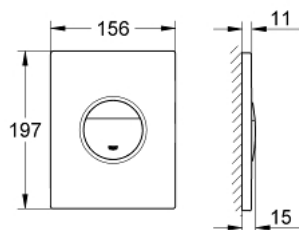

### PRODUCT DESCRIPTION

- Tyc: satin steel
- for dual flush or start & stop actuation
- for pneumatic discharge valve AV1
- vertical and horizontal installation
- 156 x 197 mm
- material: ABS
- GROHE LongLife finish
- GROHE EcoJoy - Less water, perfect flow
- for combination with Rapid SL and Uniset with GD 2 cistern
- for use with Rapid SLX please order shaft 66 791 000 (sold separately)