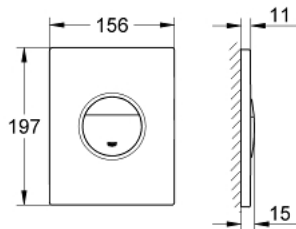

38 765 P00 NOVA COSMOPOLITAN FLUSH PLATE

PRODUCT DESCRIPTION

- Colour: matt chrome
- for dual flush or start & stop actuation
- for pneumatic discharge valve AV1
- vertical and horizontal installation
- 156 x 197 mm
- material: ABS
- GROHE LongLife finish
- GROHE EcoJoy - less water, perfect flow
- for combination with Rapid SL and Uniset with GD 2 cistern
- for use with Rapid SLX please order shaft 66 791 000 (sold separately)

38 765 P00 NOVA COSMOPOLITAN FLUSH PLATE

SPARE PARTS

- 1: Screw (Spare part-nr. 6636200M)
- 2: Frame (Spare part-nr. 43207000)
- 3: Top plate with push button (Spare part-nr. 42375P00)
- 4: Fixing set (Spare part-nr. 4308500M)*