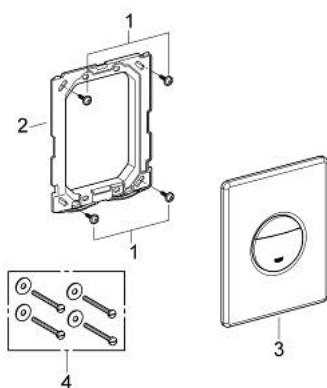

38 765 P00 NOVA COSMOPOLITAN FLUSH PLATE

PRODUCT DESCRIPTION

- Colour: matt chrome
- for dual flush or start & stop actuation
- for pneumatic discharge valve AV1
- vertical and horizontal installation
- 156 x 197 mm
- material: ABS
- GROHE LongLife finish
- for combination with Rapid SL and Uniset with GD 2 cistern
- for use with Rapid SLX please order shaft 66 791 000 (sold separately)

38 765 P00 NOVA COSMOPOLITAN FLUSH PLATE

SPARE PARTS

- 1: Screw (Spare part-nr. 6636200M)
- 2: Frame (Spare part-nr. 43207000)
- 3: Top plate with push button (Spare part-nr. 42375P00)
- 4: Fixing set (Spare part-nr. 4308500M)*