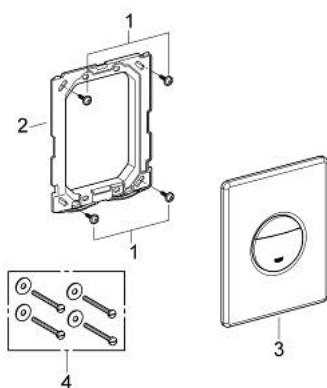

38 765 P00 NOVA COSMOPOLITAN FLUSH PLATE

PRODUCT DESCRIPTION

- Tyc: matt chrome
- for dual flush or start & stop actuation
- for pneumatic discharge valve AV1
- vertical and horizontal installation
- 156 x 197 mm
- material: ABS
- GROHE LongLife finish
- GROHE EcoJoy - Less water, perfect flow
- for combination with Rapid SL and Uniset with GD 2 cistern
- for use with Rapid SLX please order shaft 66 791 000 (sold separately)

38 765 P00 NOVA COSMOPOLITAN FLUSH PLATE

SPARE PARTS

- 1: Screw (Spare part-nr. 6636200M)
- 2: Mounting frame (Spare part-nr. 43207000)
- 3: Top plate with push button (Spare part-nr. 42375P00)
- 4: Fixing set (Spare part-nr. 4308500M)*