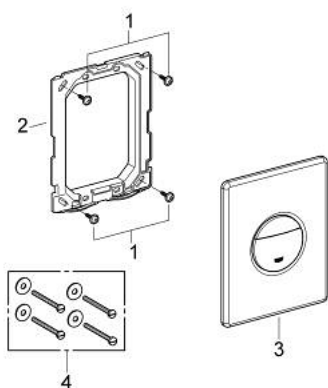

38 765 P00 NOVA COSMOPOLITAN FLUSH PLATE

PRODUCT DESCRIPTION

- Tyc: matt chrome
- for dual flush or start & stop actuation
- for pneumatic discharge valve AV1
- vertical and horizontal installation
- 156 x 197 mm
- material: ABS
- GROHE LongLife finish
- for combination with Rapid SL and Uniset with GD 2 cistern
- for use with Rapid SLX please order shaft 66 791 000 (sold separately)

38 765 P00 NOVA COSMOPOLITAN FLUSH PLATE

SPARE PARTS

- 1: Screw (Spare part-nr. 6636200M)
- 2: Mounting frame (Spare part-nr. 43207000)
- 3: Top plate with push button (Spare part-nr. 42375P00)
- 4: Fixing set (Spare part-nr. 4308500M)*