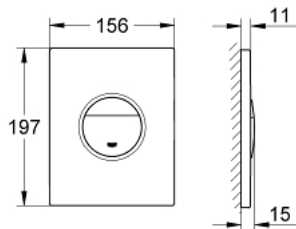

38 765 SH0 NOVA COSMOPOLITAN FLUSH PLATE

PRODUCT DESCRIPTION

- Colour: alpine white
- for dual flush or start & stop actuation
- for pneumatic discharge valve AV1
- vertical and horizontal installation
- 156 x 197 mm
- material: ABS
- GROHE LongLife finish
- for combination with Rapid SL and Uniset with GD 2 cistern
- for use with Rapid SLX please order shaft 66 791 000 (sold separately)

38 765 SH0 NOVA COSMOPOLITAN FLUSH PLATE

SPARE PARTS

- 1: Screw (Spare part-nr. 6636200M)
- 2: Frame (Spare part-nr. 43207000)
- 3: Top plate with push button (Spare part-nr. 42375SH0)
- 4: Fixing set (Spare part-nr. 4308500M)*