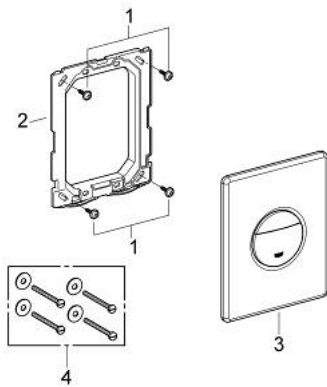

38 765 SH0 NOVA COSMOPOLITAN FLUSH PLATE

PRODUCT DESCRIPTION

- Colour: alpine white
- for dual flush or start & stop actuation
- for pneumatic discharge valve AV1
- vertical and horizontal installation
- 156 x 197 mm
- material: ABS
- GROHE LongLife finish
- for combination with Rapid SL and Uniset with GD 2 cistern
- for use with Rapid SLX please order shaft 66 791 000 (sold separately)

38 765 SH0 NOVA COSMOPOLITAN FLUSH PLATE

SPARE PARTS

- 1: Screw (Spare part-nr. 6636200M)
- 2: Frame (Spare part-nr. 43207000)
- 3: Top plate with push button (Spare part-nr. 42375SH0)
- 4: Fixing set (Spare part-nr. 4308500M)*