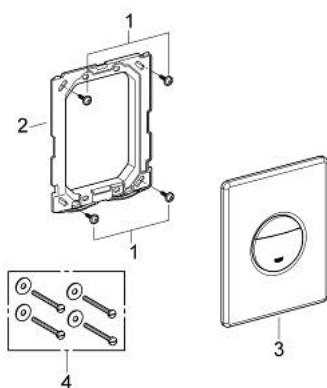

## 38 765 SH0 NOVA COSMOPOLITAN FLUSH PLATE

### PRODUCT DESCRIPTION

- Tyc: alpine white
- for dual flush or start & stop actuation
- for pneumatic discharge valve AV1
- vertical and horizontal installation
- 156 x 197 mm
- material: ABS
- GROHE LongLife finish
- GROHE EcoJoy - Less water, perfect flow
- for combination with Rapid SL and Uniset with GD 2 cistern
- for use with Rapid SLX please order shaft 66 791 000 (sold separately)

### SPARE PARTS

- 1: Screw (Spare part-nr. 6636200M)
- 2: Mounting frame (Spare part-nr. 43207000)
- 3: Top plate with push button (Spare part-nr. 42375SH0)
- 4: Fixing set (Spare part-nr. 4308500M)\*

\* Optional accessories