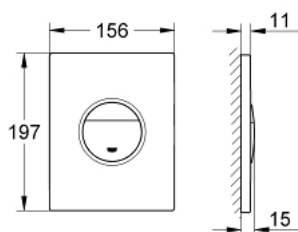

## 38 765 SH0 NOVA COSMOPOLITAN FLUSH PLATE

### PRODUCT DESCRIPTION

- Tyc: alpine white
- for dual flush or start & stop actuation
- for pneumatic discharge valve AV1
- vertical and horizontal installation
- 156 x 197 mm
- material: ABS
- GROHE LongLife finish
- GROHE EcoJoy - Less water, perfect flow
- for combination with Rapid SL and Uniset with GD 2 cistern
- for use with Rapid SLX please order shaft 66 791 000 (sold separately)