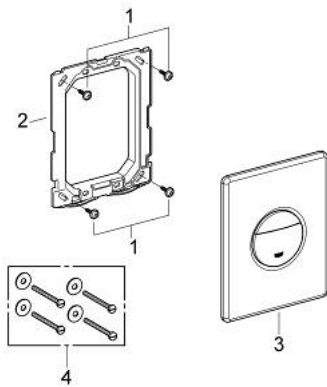

## 38 765 SH0 NOVA COSMOPOLITAN FLUSH PLATE

### PRODUCT DESCRIPTION

- Tyc: alpine white
- for dual flush or start & stop actuation
- for pneumatic discharge valve AV1
- vertical and horizontal installation
- 156 x 197 mm
- material: ABS
- GROHE LongLife finish
- for combination with Rapid SL and Uniset with GD 2 cistern
- for use with Rapid SLX please order shaft 66 791 000 (sold separately)

### SPARE PARTS

1: Screw (Spare part-nr. 6636200M)

2: Mounting frame (Spare part-nr. 43207000)

3: Top plate with push button (Spare part-nr. 42375SH0)

4: Fixing set (Spare part-nr. 4308500M)\*

\* Optional accessories