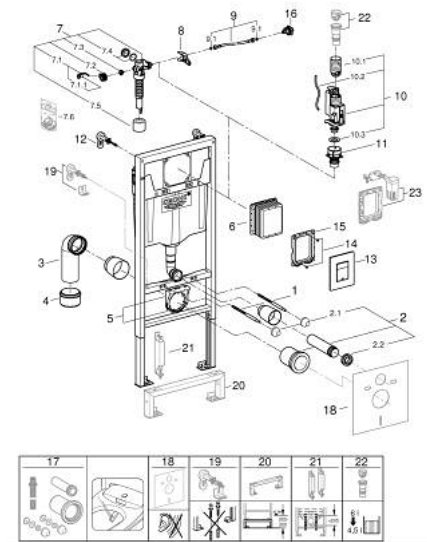

38 772 001 **RAPID SL 3-IN-1 SET FOR WC, 1.13 M INSTALLATION HEIGHT**

SPARE PARTS

- 1: Threaded bolt (Spare part-nr. 4276400M)
- 2: WC inlet and outlet connecting set (Spare part-nr. 37311K00)
- 2.1: Basin fastening (Spare part-nr. 43511SH0)
- 2.2: Connector (Spare part-nr. 37119000)
- 3: PP-outlet bend $\varnothing$ 90 mm (Spare part-nr. 42327000)
- 4: Reducer (Spare part-nr. 42242000)
- 5: Support for outlet bend (Spare part-nr. 42243000)
- 6: Inspection shaft (Spare part-nr. 66791000)
- 7: Filling valve (Spare part-nr. 37095000)
- 7.1: Lever (Spare part-nr. 43734000)
- 7.1.1: Seal (Spare part-nr. 4377000M)
- 7.2: Valve head (Spare part-nr. 43536000)
- 7.3: Membrane (Spare part-nr. 4375800M)
- 7.4: Screw cap (Spare part-nr. 43735000)
- 7.5: Valve FLOAT, 5 pcs.. (Spare part-nr. 4379100M)
- 7.6: Set of seals (Spare part-nr. 43722000)*
- 8: Support device (Spare part-nr. 42246000)
- 9: Connecting hose (Spare part-nr. 42233000)
- 9.1: Sealing washer (Spare part-nr. 0319100M)
- 10: Dual Flush discharge valve AV1 (Spare part-nr. 42320000)
- 10.1: Extension for overflow pipe (Spare part-nr. 42313000)
- 10.2: Pneumatic hose (Spare part-nr. 42319000)
- 10.3: Seal (Spare part-nr. 42310000)
- 11: Valve seat for GD2 (Spare part-nr. 42315000)
- 12: Wall brackets (Spare part-nr. 3855800M)
- 13: Top plate with push button (Spare part-nr. 42371000)
- 14: Screw (Spare part-nr. 6636200M)
- 15: Frame (Spare part-nr. 43207000)
- 16: Water connection (Spare part-nr. 48561000)
- 17: Retrofit kit for shower toilets Sensia Arena and Sensia Pro (Spare part-nr. 40899000)*
- 18: Set for noise protection (Spare part-nr. 37131000)*
- 19: Xtra wall brackets, flexible placing (Spare part-nr. 38733000)*
- 20: Extension (Spare part-nr. 38629000)*
- 21: Accessory (Spare part-nr. 38779000)*
- 22: 4.5 l adapter for GD2 (Spare part-nr. 42333000)*
- 23: Retrofit set (Spare part-nr. 38796000)*

* Optional accessories