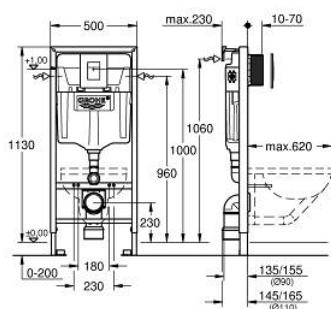

38 772 001 **RAPID SL 3-IN-1 SET FOR WC, 1.13 M INSTALLATION HEIGHT**

PRODUCT DESCRIPTION

- Colour: chrome
- with flushing cistern GD 2, 6 - 9 l
- consisting of:
 - Rapid SL element for WC (38 528 001)
 - Skate Cosmopolitan flush plate, chrome (38 732 000)
 - wall brackets (38 558 00M)