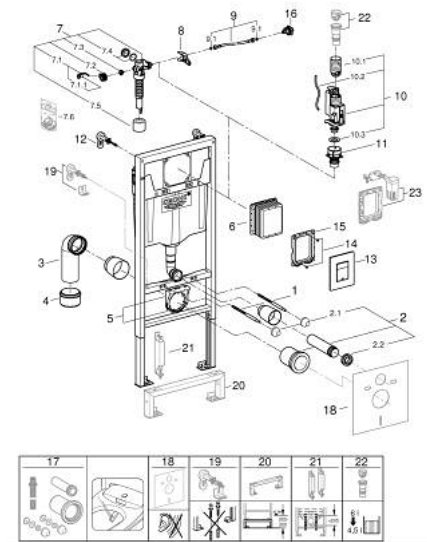

38 772 001 RAPID SL 3-IN-1 SET FOR WC, 1.13 M INSTALLATION HEIGHT

SPARE PARTS

- 1: Threaded bolt (Spare part-nr. 4276400M)
- 2: WC inlet and outlet connecting set (Spare part-nr. 37311K00)
- 2.1: Basin fastening (Spare part-nr. 43511SH0)
- 2.2: Connector (Spare part-nr. 37119000)
- 3: PP-outlet bend \varnothing 90 mm (Spare part-nr. 42327000)
- 4: Reducer (Spare part-nr. 42242000)
- 5: Support for outlet bend (Spare part-nr. 42243000)
- 6: Inspection shaft (Spare part-nr. 66791000)
- 7: Filling valve (Spare part-nr. 37095000)
- 7.1: Lever (Spare part-nr. 43734000)
- 7.1.1: Seal (Spare part-nr. 4377000M)
- 7.2: Valve head (Spare part-nr. 43536000)
- 7.3: Membrane (Spare part-nr. 4375800M)
- 7.4: Screw cap (Spare part-nr. 43735000)
- 7.5: Valve float, 5 pcs. (Spare part-nr. 4379100M)
- 7.6: Set of seals (Spare part-nr. 43722000)*
- 8: Support device (Spare part-nr. 42246000)
- 9: Connecting hose (Spare part-nr. 42233000)
- 9.1: Sealing washer (Spare part-nr. 0319100M)
- 10: Dual Flush discharge valve AV1 (Spare part-nr. 42320000)
- 10.1: Extension for overflow pipe (Spare part-nr. 42313000)
- 10.2: Pneumatic hose (Spare part-nr. 42319000)
- 10.3: Seal (Spare part-nr. 42310000)
- 11: Valve seat for GD2 (Spare part-nr. 42315000)
- 12: Wall brackets (Spare part-nr. 3855800M)
- 13: Top plate with push button (Spare part-nr. 42371000)
- 14: Screw (Spare part-nr. 6636200M)
- 15: Mounting frame (Spare part-nr. 43207000)
- 16: Water connection (Spare part-nr. 48561000)
- 17: Retrofit kit for shower toilets Sensia Arena and Sensia Pro (Spare part-nr. 40899000)*
- 18: Set for noise protection (Spare part-nr. 37131000)*
- 19: Xtra wall brackets, flexible placing (Spare part-nr. 38733000)*
- 20: Extension (Spare part-nr. 38629000)*
- 21: Accessory (Spare part-nr. 38779000)*
- 22: 4.5 l adapter for GD2 (Spare part-nr. 42333000)*
- 23: Retrofit set (Spare part-nr. 38796000)*