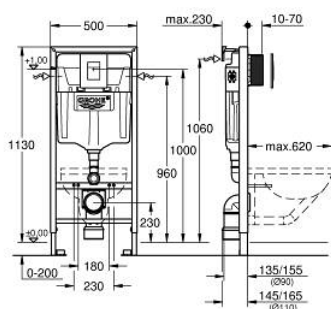

38 772 001 **RAPID SL 3-IN-1 SET FOR WC, 1.13 M INSTALLATION HEIGHT**

PRODUCT DESCRIPTION

- Tyc: Chrome
- with flushing cistern GD 2, 6 - 9 l
- consisting of:
 - Rapid SL element for WC (38 528 001)
 - Skate Cosmopolitan flush plate, chrome (38 732 000)
 - wall brackets (38 558 00M)