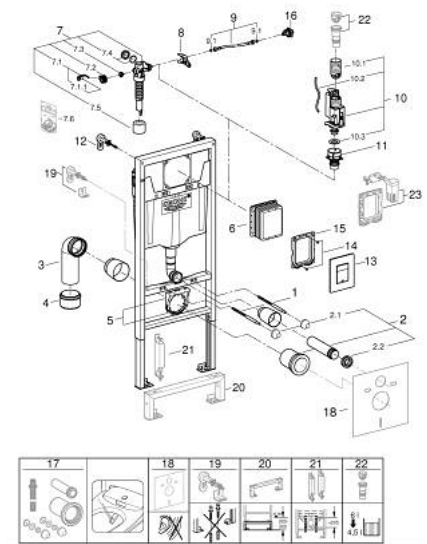

38 772 SH0 RAPID SL 3-IN-1 SET FOR WC, 1.13 M INSTALLATION HEIGHT

SPARE PARTS

- 1: Threaded bolt (Spare part-nr. 4276400M)
- 2: WC inlet and outlet connecting set (Spare part-nr. 37311K00)
- 2.1: Basin fastening (Spare part-nr. 43511SH0)
- 2.2: Connector (Spare part-nr. 37119000)
- 3: PP-outlet bend \varnothing 90 mm (Spare part-nr. 42327000)
- 4: Reducer (Spare part-nr. 42242000)
- 5: Support for outlet bend (Spare part-nr. 42243000)
- 6: Inspection shaft (Spare part-nr. 66791000)
- 7: Filling valve (Spare part-nr. 37095000)
- 7.1: Lever (Spare part-nr. 43734000)
- 7.1.1: Seal (Spare part-nr. 4377000M)
- 7.2: Valve head (Spare part-nr. 43536000)
- 7.3: Membrane (Spare part-nr. 4375800M)
- 7.4: Screw cap (Spare part-nr. 43735000)
- 7.5: Valve float, 5 pcs. (Spare part-nr. 4379100M)
- 7.6: Set of seals (Spare part-nr. 43722000)*
- 8: Support device (Spare part-nr. 42246000)
- 9: Connecting hose (Spare part-nr. 42233000)
- 9.1: Sealing washer (Spare part-nr. 0319100M)
- 10: Dual Flush discharge valve AV1 (Spare part-nr. 42320000)
- 10.1: Extension for overflow pipe (Spare part-nr. 42313000)
- 10.2: Pneumatic hose (Spare part-nr. 42319000)
- 10.3: Seal (Spare part-nr. 42310000)
- 11: Valve seat for GD2 (Spare part-nr. 42315000)
- 12: Wall brackets (Spare part-nr. 3855800M)
- 13: Top plate with push button (Spare part-nr. 42371SH0)
- 14: Screw (Spare part-nr. 6636200M)
- 15: Mounting frame (Spare part-nr. 43207000)
- 16: Water connection (Spare part-nr. 48561000)
- 17: Retrofit kit for shower toilets Sensia Arena and Sensia Pro (Spare part-nr. 40899000)*
- 18: Set for noise protection (Spare part-nr. 37131000)*
- 19: Xtra wall brackets, flexible placing (Spare part-nr. 38733000)*
- 20: Extension (Spare part-nr. 38629000)*
- 21: Accessory (Spare part-nr. 38779000)*
- 22: 4.5 l adapter for GD2 (Spare part-nr. 42333000)*
- 23: Retrofit set (Spare part-nr. 38796000)*