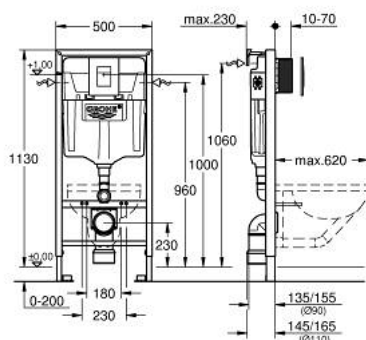

38 772 SH0 RAPID SL 3-IN-1 SET FOR WC, 1.13 M INSTALLATION HEIGHT

PRODUCT DESCRIPTION

- Tyc: alpine white
- with flushing cistern GD 2, 6 - 9 l
- consisting of:
 - Rapid SL element for WC (38 528 001)
 - Skate Cosmopolitan flush plate, alpine white (38 732 SH0)
 - wall brackets (38 558 00M)