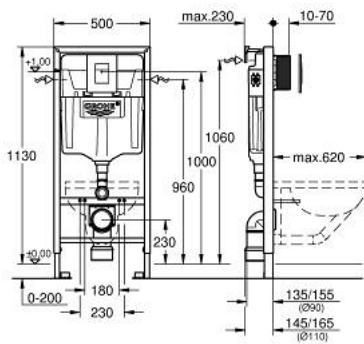

38 775 001 **RAPID SL 4-IN-1 SET FOR WC, 1.13 M INSTALLATION HEIGHT**

PRODUCT DESCRIPTION

- Tyc: Chrome
- with flushing cistern GD 2, 6 - 9 l
- consisting of:
 - Rapid SL element for WC (38 528 001)
 - Skate Cosmopolitan flush plate, chrome (38 732 000)
 - wall brackets (38 558 00M)
 - including WC set for noise protection (37 131 000)