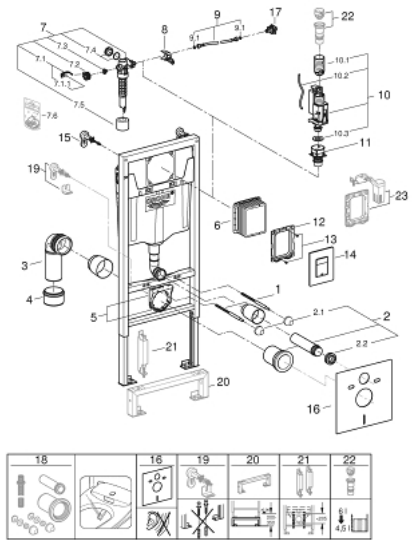

38 775 001 **RAPID SL 4-IN-1 SET FOR WC, 1.13 M INSTALLATION HEIGHT**

SPARE PARTS

1. 1: Threaded bolt (Spare part-nr. 4276400M)
   - 2: WC inlet and outlet connecting set (Spare part-nr. 37311K00)
   - 2.1: Basin fastening (Spare part-nr. 43511SH0)
   - 2.2: Connector (Spare part-nr. 37119000)
   - 3: PP-outlet bend $\varnothing$ 90 mm (Spare part-nr. 42327000)
   - 4: Reducer (Spare part-nr. 42242000)
   - 5: Support for outlet bend (Spare part-nr. 42243000)
   - 6: Inspection shaft (Spare part-nr. 66791000)
   - 7: Filling valve (Spare part-nr. 37095000)
   - 7.1: Lever (Spare part-nr. 43734000)
   - 7.1.1: Seal (Spare part-nr. 4377000M)
   - 7.2: Valve head (Spare part-nr. 43536000)
   - 7.3: Membrane (Spare part-nr. 4375800M)
   - 7.4: Screw cap (Spare part-nr. 43735000)
   - 7.5: Valve float, 5 pcs. (Spare part-nr. 4379100M)
   - 7.6: Set of seals (Spare part-nr. 43722000)*
   - 8: Support device (Spare part-nr. 42246000)
   - 9: Connecting hose (Spare part-nr. 42233000)
   - 9.1: Sealing washer (Spare part-nr. 0319100M)
   - 10: Dual Flush discharge valve AV1 (Spare part-nr. 42320000)
   - 10.1: Extension for overflow pipe (Spare part-nr. 42313000)
   - 10.2: Pneumatic hose (Spare part-nr. 42319000)
   - 10.3: Seal (Spare part-nr. 42310000)
   - 11: Valve seat for GD2 (Spare part-nr. 42315000)
   - 12: Mounting frame (Spare part-nr. 43207000)
   - 13: Screw (Spare part-nr. 6636200M)
   - 14: Top plate with push button (Spare part-nr. 42371000)
   - 15: Wall brackets (Spare part-nr. 3855800M)
   - 16: Set for noise protection (Spare part-nr. 37131000)
   - 17: Water connection (Spare part-nr. 48561000)
   - 18: Retrofit kit for shower toilets Sensia Arena and Sensia Pro (Spare part-nr. 40899000)*
   - 19: Xtra wall brackets, flexible placing (Spare part-nr. 38733000)*
   - 20: Extension (Spare part-nr. 38629000)*
   - 21: Accessory (Spare part-nr. 38779000)*
   - 22: 4.5 l adapter for GD2 (Spare part-nr. 42333000)*
   - 23: Retrofit set (Spare part-nr. 38796000)*
2. Optional accessories