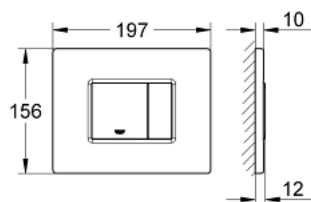

38 776 SD0 SKATE COSMOPOLITAN FLUSH PLATE, STAINLESS STEEL

PRODUCT DESCRIPTION

- Colour: stainless steel
- for dual flush or start & stop actuation
- for pneumatic discharge valve
- horizontal installation
- 156 x 197 mm
- plastic fixing frame
- hidden fixing screws
- not suitable for GROHE Fresh
- for combination with Rapid SL and Uniset with GD 2 cistern
- for use with Rapid SLX please order shaft 66 791 000 (sold separately)

38 776 SD0 **SKATE COSMOPOLITAN FLUSH PLATE, STAINLESS STEEL**

SPARE PARTS

1: Top plate with push button (Spare part-nr. 42374SD0)

2: Screw (Spare part-nr. 6636200M)

3: Mounting (Spare part-nr. 42269000)

4: Fixing set (Spare part-nr. 4308500M)*