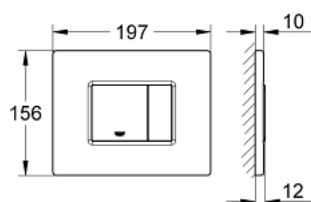

38 776 SD0 SKATE COSMOPOLITAN FLUSH PLATE, STAINLESS STEEL

PRODUCT DESCRIPTION

- Colour: stainless steel
- for dual flush or start & stop actuation
- for pneumatic discharge valve
- horizontal installation
- 156 x 197 mm
- plastic fixing frame
- hidden fixing screws
- not suitable for GROHE Fresh
- GROHE EcoJoy - less water, perfect flow
- for combination with Rapid SL and Uniset with GD 2 cistern
- for use with Rapid SLX please order shaft 66 791 000 (sold separately)

38 776 SD0 **SKATE COSMOPOLITAN FLUSH PLATE, STAINLESS STEEL**

SPARE PARTS

1: Top plate with push button (Spare part-nr. 42374SD0)

2: Screw (Spare part-nr. 6636200M)

3: Mounting (Spare part-nr. 42269000)

4: Fixing set (Spare part-nr. 4308500M)*