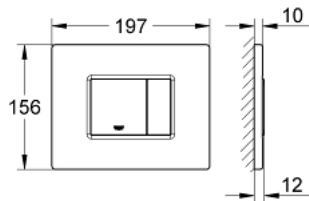

38 776 SD0 SKATE COSMOPOLITAN FLUSH PLATE, STAINLESS STEEL

PRODUCT DESCRIPTION

- Tyc: stainless steel
- for dual flush or start & stop actuation
- for pneumatic discharge valve
- horizontal installation
- 156 x 197 mm
- plastic fixing frame
- hidden fixing screws
- not suitable for GROHE Fresh
- GROHE EcoJoy - Less water, perfect flow
- for combination with Rapid SL and Uniset with GD 2 cistern
- for use with Rapid SLX please order shaft 66 791 000 (sold separately)

38 776 SD0 SKATE COSMOPOLITAN FLUSH PLATE, STAINLESS STEEL

SPARE PARTS

1: Top plate with push button (Spare part-nr. 42374SD0)

2: Screw (Spare part-nr. 6636200M)

3: Mounting frame (Spare part-nr. 42269000)