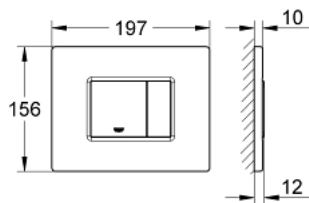

38 776 SD0 SKATE COSMOPOLITAN FLUSH PLATE, STAINLESS STEEL

PRODUCT DESCRIPTION

- Tyc: stainless steel
- for dual flush or start & stop actuation
- for pneumatic discharge valve
- horizontal installation
- 156 x 197 mm
- plastic fixing frame
- hidden fixing screws
- not suitable for GROHE Fresh
- for combination with Rapid SL and Uniset with GD 2 cistern
- for use with Rapid SLX please order shaft 66 791 000 (sold separately)

38 776 SD0 **SKATE COSMOPOLITAN FLUSH PLATE, STAINLESS STEEL**

SPARE PARTS

1: Top plate with push button (Spare part-nr. 42374SD0)

2: Screw (Spare part-nr. 6636200M)

3: Mounting frame (Spare part-nr. 42269000)