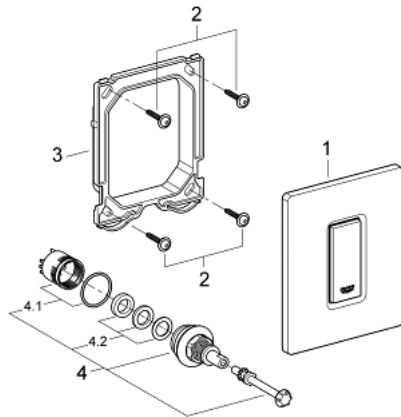

38 784 000 SKATE COSMOPOLITAN ACTUATION PLATE

PRODUCT DESCRIPTION

- Colour: chrome
- manual activation for urinal
- set for final installation
- for Rapido U or Rapido UMB
- 116 x 144 mm
- mechanical functional cartridge
- flow pressure min 0.5 bar
- operating pressure max 6 bar
- 1.0 - 6.0 l adjustable
- low noise (group II according to German noise specification)
- GROHE LongLife finish

38 784 000 SKATE COSMOPOLITAN ACTUATION PLATE

SPARE PARTS

- 1: Top plate with push button (Spare part-nr. 42377000)
- 2: Screw (Spare part-nr. 6636200M)
- 3: Frame (Spare part-nr. 66845000)
- 4: Cartridge (Spare part-nr. 42354000)
- 4.1: Seal kit (Spare part-nr. 4271500M)
- 4.2: Rings (Spare part-nr. 4282000M)