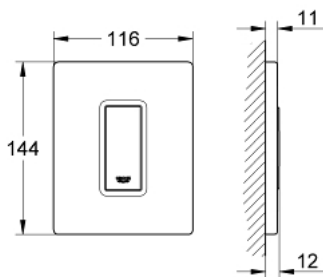

38 784 000 SKATE COSMOPOLITAN ACTUATION PLATE

PRODUCT DESCRIPTION

- Colour: chrome
- manual activation for urinal
- set for final installation
- for Rapido U or Rapido UMB
- 116 x 144 mm
- mechanical functional cartridge
- flow pressure min 0.5 bar
- operating pressure max 6 bar
- 1.0 - 6.0 l adjustable
- low noise (group II according to German noise specification)
- GROHE LongLife finish

38 784 000 SKATE COSMOPOLITAN ACTUATION PLATE

SPARE PARTS

- 1: Top plate with push button (Spare part-nr. 42377000)
- 2: Screw (Spare part-nr. 6636200M)
- 3: Frame (Spare part-nr. 66845000)
- 4: Cartridge (Spare part-nr. 42354000)
- 4.1: Seal kit (Spare part-nr. 4271500M)
- 4.2: Rings (Spare part-nr. 4282000M)